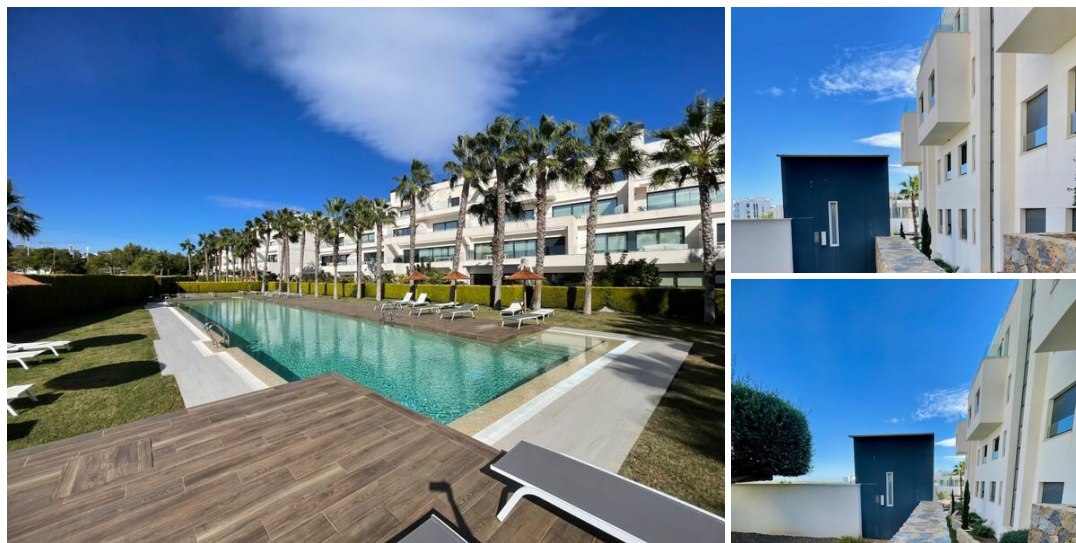

2 soverom Leilighet til salgs i Las Colinas Golf, Alicante

359.000€

The Hinojo community is situated at the highest point of Las Colinas, offering panoramic views of the surrounding forest. • The apartments within the Hinojo Community are spacious and designed for outdoor living, striking a perfect balance between aesthetics and functionality. • Common areas in the Hinojo Community include beautifully landscaped gardens, a large swimming pool, and relaxing spaces surrounded by palm trees and natural greenery. The interior design of the Hinojo apartments is meticulously crafted, emphasizing materials, colors, and textures to create an optimal effect, with a special focus on natural light. • Indoor and outdoor living areas seamlessly blend together, creating harmonious and continuous spaces designed for comfort and well-being. • The apartment has a built-up area of approximately 76 m² and an uncovered terrace of 20 m². It also includes a garage and storage space in the basement of the building. • It features two bedrooms, two bathrooms (one en suite), and was constructed in 2022 by the prestigious developer SOMIUM. • The layout and large windows maximize integration with the surroundings, allowing residents to enjoy the Mediterranean climate and landscape. • This exclusive apartment stands out within the residential complex due to its avant-garde design and high-quality standards. • The property is delivered fully furnished and includes all high-end extras such as air conditioning, home automation, alarm system, underfloor heating in bathrooms, and electric blinds in bedrooms. Every element, from furniture to carpentry and flooring, has an exclusive design. • The spectacular communal area boasts an Asian-style swimming pool and wooden hammock relaxation zones. Additionally, there is an exterior elevator.