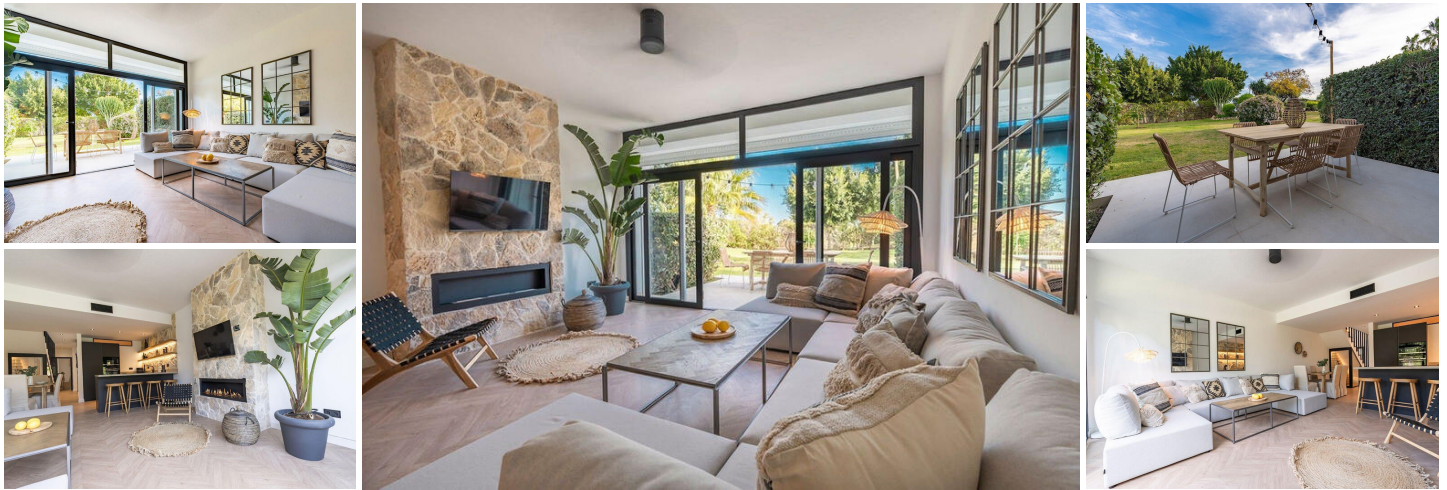

## 3 soverom Rekkehus til salgs i Nueva Andalucia, Málaga

849.000€

Introducing a stunning property in Los Algarrobos - front line golf, recently refurbished, south facing luxury 3-bedroom townhouse. Located in a charming, well-designed, gated community in the heart of Nueva Andalucía - this house has it all! Back to basics, this beautiful townhouse has been completely renovated with interiors by one of the best interior design centres in Marbella and offers something very different from the market. High quality materials are used throughout, and the redistribution of the interior space needs to be viewed to fully appreciate. The first floor has an open floor plan with a beautiful kitchen, high-end appliances, work areas, and an amazing stone wall! The restaurant seats 6 people and has a "wine cellar". The living room is well-arranged with a natural stone fireplace with an open flame, which gives the room an authentic homely atmosphere. Completing the living room and access to the beautiful south facing room with dining table and chairs and from here access to the communal gardens. Downstairs are two well-appointed double bedrooms with fitted wardrobes and a bathroom with stone shower, stylish sink, and vanity unit. In this bathroom, the washer and dryer are behind mirrored doors to maximize space. On the ground floor we have a master bedroom with an amazing view of the Aloha Golf Course. The bedroom has a private balcony with umbrellas and the room itself has a wardrobe, dressing table and bed with nice furniture and curtains. The en-suite bathroom has stone walls, a detached bathroom, two sinks, a wall-hung toilet, and a walk-in shower, and also has stone fixtures. There is also a large patio on this level, deck access, perfect for entertaining and enjoying al fresco dining. The terrace has a dining table and 6 chairs with outdoor lighting above. This terrace also has a BBQ on the deck and a sink. The home's location in the development is also convenient, with a public swimming pool just a short walk away. The development comes with a full-size paddle and tennis court to keep your energy up! The community itself is gated and conveniently located across from the Aloha Golf Course and an 8-minute walk to the beautiful Clubhouse and Aloha Academy. All the amenities that Nueva Andalucía has to offer less than 15-minute walk and a few minutes drive to other championship golf courses, Puerto Banús and the beach.