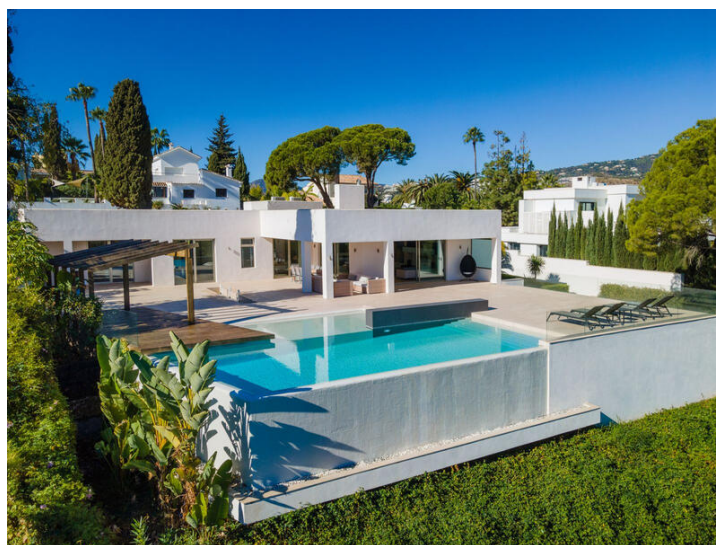

## 6 soverom Villa til salgs i Nueva Andalucia, Málaga

3.900.000€

Magnificent front row golf villa in the heart of Golf Valley overlooking the famous Las Brisas Golf Course. Built with the finest materials, this one-story villa offers modern accommodation in a prime location. The villa has stunning views of the golf course and La Concha Mountain. The villa welcomes you with a beautiful entrance decorated with white stones and attractive trees. The villa features an open layout with a spacious living room, a fully equipped open-plan Barazza custom kitchen with stainless steel countertops and standard appliances including a wine fridge, Teppanyaki tray, and more. The living area has direct access to the balcony with an awesome view of the infinity pool and golf course. The terraces also include water features and gazebos. This beautiful home has 6 spacious bedrooms with stunning views.