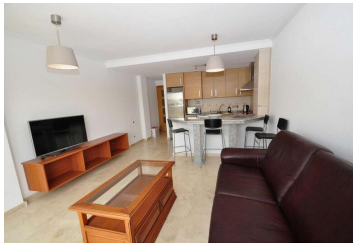

2 soverom Leilighet til salgs i Pinoso, Alicante

79.995€

Lovely high quality apartment in the centre of Pinoso. Beautifully finished this lovely apartment has open south facing views across the countryside from the Juliette balcony in the lounge. It is bright and spacious with an open plan kitchen diner with a lovely granite bar/table. The kitchen is completely new and has a washing machine, dishwasher, oven and hob. It really is ready to move into and will make a fantastic home. There is a lovely walk in shower, bidet and toilet. There is a lovely master bedroom with fully fitted wardrobes with built in drawers. There is also a single bedroom again with fitted wardrobes with built in drawers and shelving. The flat is on the second floor and has a lift from the main door providing very easy access. There is marble flooring throughout the apartment and stairways. It really is a beautiful apartment and must be seen to be fully appreciated. No Additional information is available at the moment. Please contact us for details. We are specialists in the Costa Blanca and Costa Calida specialising in the Alicante and Murcia Inland regions with a particular emphasis on Elda, Pinoso, Aspe, Elche and surrounding areas. We are an established, well known and trusted company that has built a solid reputation amongst buyers and sellers since we began trading in 2004. We offer a complete service with no hidden charges or surprises, starting with sourcing the property, right through to completion, and an unrivalled after sales service which includes property management, building services, and general help and advice to make your new house a home. With a portfolio of well over 1400 properties for sale, we are confident that we can help, so just let us know your preferred property, budget and location, and we will do the rest.

-  2 soverom
- Balcony
- Entrance Hall

-  1 baderom
- Mains Sewerage
- X

-  65m² Bygg størrelse
- White Goods
- Fully Furnished