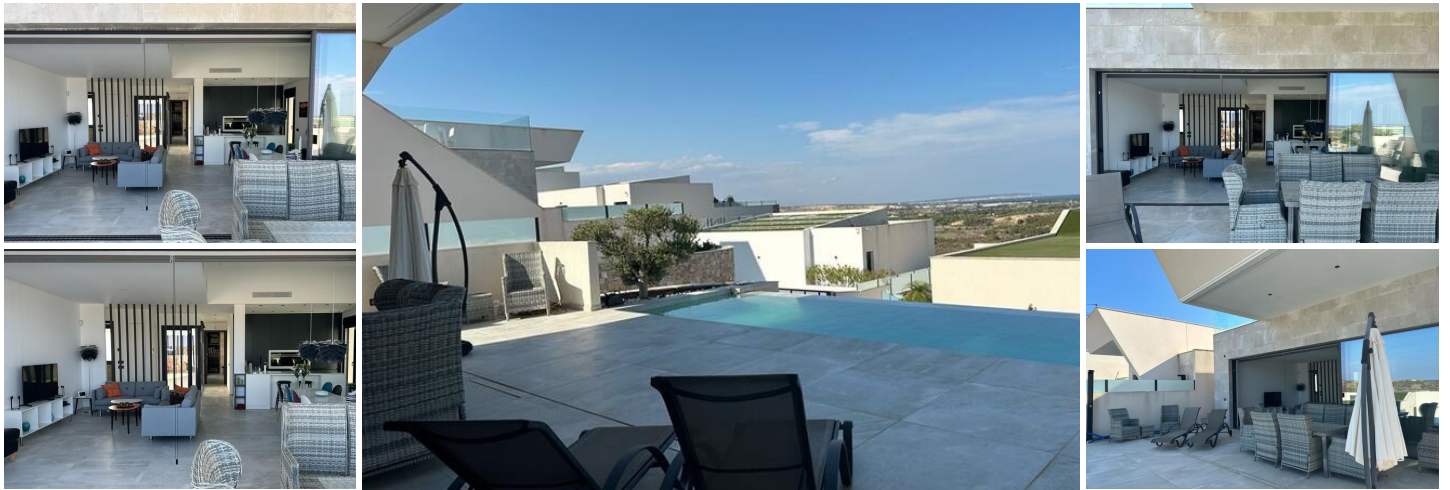

## 4 soverom Villa til salgs i Ciudad Quesada, Alicante

574.900€

This extraordinary luxury home is a true gem located in beautiful Rojales with breathtaking views over the enchanting skyline of Guardamar, the El Recorral Natural Park and the vast glittering sea.

Strategically positioned near the lush La Marquesa golf course, this exclusive home embodies the ultimate combination of style, comfort and sophistication.

The home has been masterfully designed and extends over three floors, each with its own unique charm and allure. Furthermore, a lush solarium embraces the top of the building, where an outdoor kitchen and an invigorating Jacuzzi blend harmoniously to create a space ideal for relaxing and enjoying the sun-drenched surroundings.

This residence represents the pinnacle of luxury, with every aspect of the home demonstrating unparalleled refinement.

With its own elevator that effortlessly connects all floors, everyday life becomes an elegant and comfortable adventure.

The outside world is reflected in the lush outdoor space, where a private pool glitters like a jewel. For those who strive to maintain an active lifestyle, the home also offers a gym, complete with a sauna, where relaxation comes after exertion.