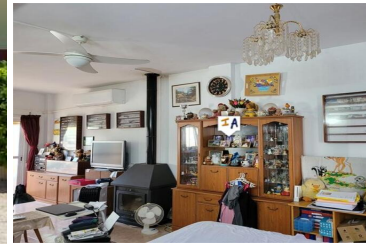

4 soverom Villa til salgs i Caudete, Albacete

187.500€

A spotless country villa with a small productive olive grove a fruit trees. It is located in a sought after neighbourhood of Vereda Santa Ana in Caudete, under 50 minutes away from Alicante and the coast.

This house is ready to move in - the buildings and the garden are pristine.

The house is entered from a spacious covered terrace with plenty of space to relax in the shade and look over the olive grove and the mountains in the background. Inside there are four bedrooms, a bathroom, a separate kitchen and a large living room with a French window opening onto the terrace. There is also another entrance linking the house and the outdoors entertaining area.

There is an air-conditioning unit above the main entrance and to keep the house comfortable in the winter there is a large log burner with a fan, spreading the hot air to other parts of the house via a vent.

Outside there is a well equipped summer kitchen with a dining and seating area and a small workshop. There is also an above ground pool 5.5m in diameter.

The garden is landscaped and the olive grove and the orchard have a hardened floor, which makes them look good all year round and very easy to maintain. The garden is fully irrigated and the irrigation system has a time trigger. For those who would like to add a vegetable plot, there is plenty of space to do that.

The location is tranquil and there are stunning views, but the house is by no means remote. There is quick and easy access to town and all the amenities, including a 24 hour health-centre. It takes about 7 minutes to get to town in a car.

Additionally, within an easy reach there is a motorway, offering a quick and convenient drive to Valencia and Alicante.

The property would be perfect for those looking for a relaxed country lifestyle without giving up a comfort of a modern house and the proximity to a lively community.

🖥️ Se virtuell omvisning
🏠 248m² Bygg størrelse

🛏️ 4 soverom
📏 3.455m² Tomtestørrelse

🛁 2 bad