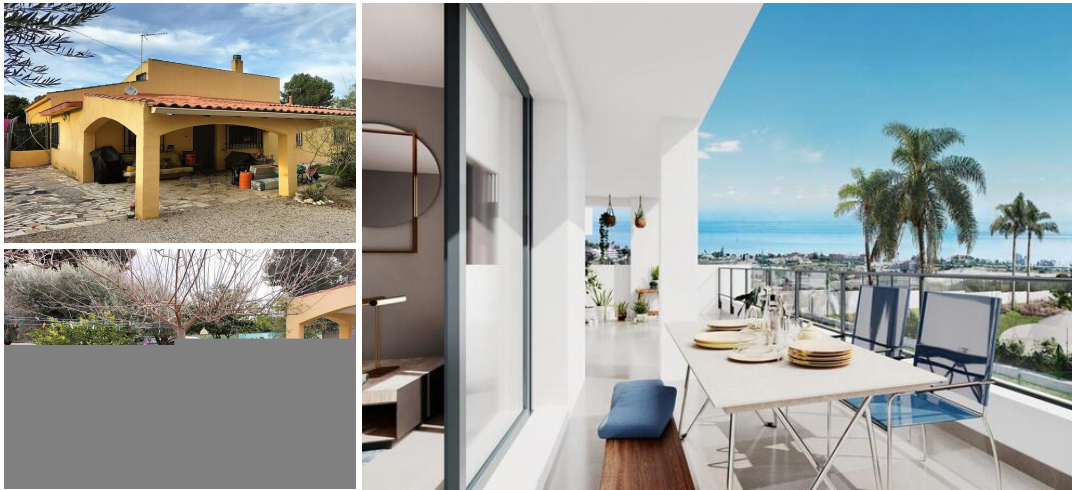

2 soverom Leilighet til salgs i Estepona, Málaga

356.000€

Aby Middle Estepona is an exclusive off-plan residential complex situated in the Estepona Golf area, close to the beach and the new services of La Gaspara. It features 74 two- and three-bedroom homes, including options for duplex penthouses and ground-floor units with private gardens. The community offers underground parking spaces and buggy parking for golf enthusiasts.

Designed for optimal functionality and energy efficiency, each home is equipped with an individualized aerothermal system for hot water and climate control, providing both heating and cooling through ducted vents with grills. The kitchens come fully furnished and equipped with modern appliances, including an electric oven, induction cooktop, extractor hood, refrigerator, dishwasher, and washing machine. Aby Middle Estepona is meticulously designed to provide maximum comfort and convenience. The exceptional common areas enhance daily living with amenities such as a swimming pool, coworking space, gym, and a chill-out terrace.