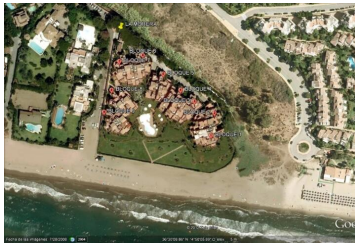

2 soverom Leilighet til salgs i Los Monteros, Málaga

895.500€

BEACHFRONT, LUXURY COMPLEX! Choice of exceptionally large 2 and 3 bedroom apartments & 3 bedroom duplex penthouses.

SPECS include alarm system connected to security office, A/C hot & cold (individually controlled), under floor heating throughout (individually controlled), built-in wardrobes, cream coloured marble floor, marble bathrooms, double glazing, fully equipped kitchen with granite work tops, musical system (pre-installed), soundproofing with extra insulation in walls, floors & ceiling. Penthouses have wooden beamed ceiling in master bedroom, BBQ and Jacuzzi on the roof top terrace. Storage and 2 parking spaces included in the price.

PRICES 2 beds from €895,500.

All units have possibilities of taking over existing mortgages from the developer - ask us for details!! THE COMPLEX is completely gated with CCTV, security guard on site, community gardens with outdoor pool, indoor heated pool, gym and sauna.

2 soverom	2 bad	278m² Bygg størrelse
☒ Svømmebasseng	☒ Terrace area: 46	☒ Location - Beachfront
☒ Furniture - Furnished	☒ Kitchen - Equipped Kitchen	☒ Parking - Underground parking
☒ Pool - Communal Pool	☒ Garden - Community with Pool	☒ Orientation - South
☒ Features - Access to Beach	☒ Features - Access to Sea	☒ Features - Beachfront
☒ Features - Frontline Sea	☒ Features - Sea Views	☒ Features - Walking distance to beach
☒ Features - Walking Distance to Cafés	☒ Features - Walking distance to rest.	☒ Features - Walking distance to shops
☒ Views - Africa	☒ Views - Bay	☒ Views - Beach