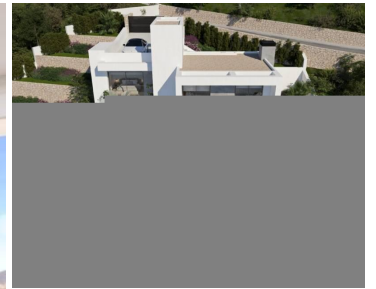

3 soverom Villa til salgs i Benitachell, Alicante

1.720.000€

NEW BUILD LUXURY VILLA IN CUMBRE DEL SOL

New Build villa located on a plot situated in exclusive area of Residential Resort Cumbre del Sol, on an elevated plot that allows the property to enjoy a view of both the sea and the inland Costa Blanca North.

The luxury villa with garden and private swimming pool is distributed over three floors, the access located on the top floor, where we have the parking and the lift that connects the entire house. On the middle floor are located the bedrooms, a total of 3 bedrooms all with access to terrace, a luxury to wake up going out to the terrace to breathe fresh air and start the day watching the Mediterranean.

The ground floor, a large living area full of light, connected to the kitchen and the exterior, which makes this room the heart of the house.

The outdoor spaces of this luxury villa have been taken care of in detail, a garden adapted to the plot, with terraced walls that generate various spaces and levels, and a large terrace with an infinity pool that merges with the sea, are its most characteristic elements.

Villa located in one of the most exclusive areas of the Cumbre del Sol Residential Resort, a paradise facing the Mediterranean.

With an enviable location, next to spectacular coves and beaches, surrounded by nature, with a unique gastronomy and leisure offer, well connected to two international airports less than 100 km away, and strategically located