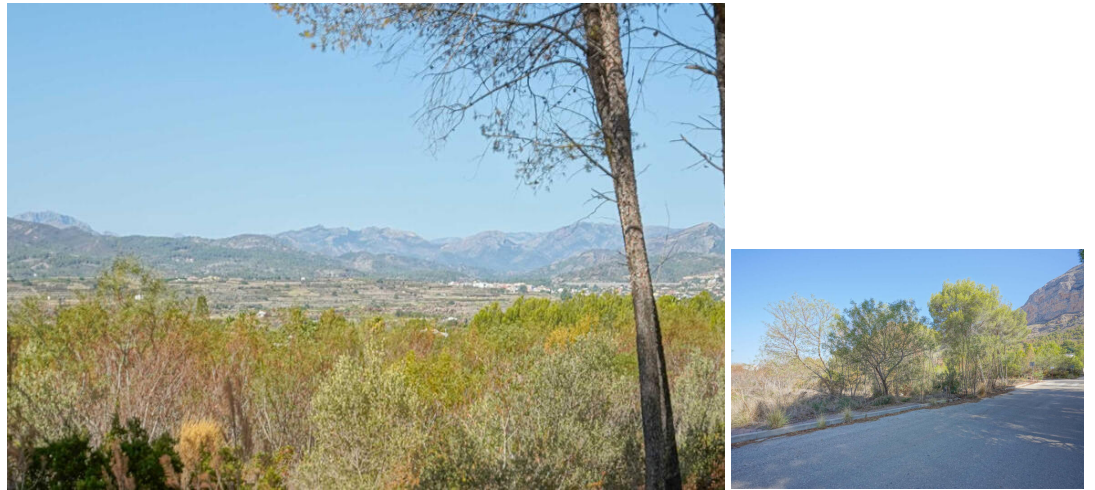

Land til salgs i Javea, Alicante

310.000€

This large plot is located on the southern flank of the Montgó. On the south side there are beautiful open views over the valley and the mountains and on the north side you can enjoy the impressive Montgó up close. The plot is slightly sloping and located on the corner of two streets that are already fully urbanised.

 0 soverom
 Electricity

 0 bad
 Riolering

 1.500m² Tomtestørrelse
 water

Eiendom som markedsføres av Javea Estates

www.spainpropertyportal.com/no/