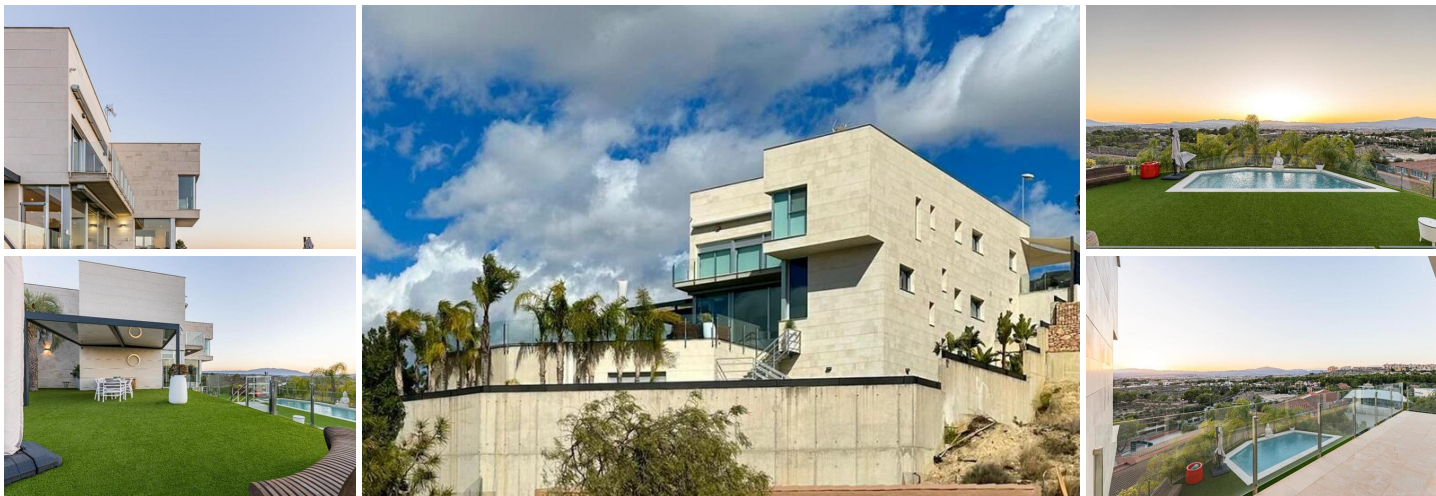

4 soverom Villa til salgs i Murcia, Murcia

1.490.000€

Fantastic design, majestic, sublime, located in one of the highest areas of Altorreal, with which the views are guaranteed; beautiful sunsets, where the interior and exterior spaces blend, creating a unique atmosphere. Innovative design with 3 floors; total built area 620m²: First floor and second floor with 320m², ground floor of 300m², built on a plot of 815m². The house is accessed from the second floor, where you find a large entrance hall, very bright, and the bedroom area. Master bedroom, very spacious and full of light, wonderful views, with ensuite bathroom and large dressing room. Two further bedrooms with shared bathroom. The first floor is accessed from the upper floor by stairs or lift and from the garden and pool area. Spacious living room, all glazed, elegant, minimalist and at the same time cosy. Fully equipped kitchen, with access to an outdoor patio, ideal for breakfasts. This floor also has a complete bathroom. The ground floor, which again is reached from the garden and by stairs or lift, is simply extraordinary; 300m² of games area, gymnasium, cinema, kitchen/dining room, bedroom and bathroom; surrounded by sliding doors with access to an outdoor terrace with garden, lots of light. The pool and garden area is wonderful, with panoramic views over the whole of Altorreal. Easy maintenance garden with pergola ideal for gatherings with family and friends. The property is built with high quality materials and finishes, making it a unique and impeccable residence. Air conditioning hot/cold in all rooms, heating by radiators. Unbeatable location and surroundings. . The Urbanization Altorreal is located 8Km from Murcia capital, has all the necessary services; schools, supermarkets, pharmacies, bus stop as well as a magnificent 18-hole golf course and a wide variety of restaurants.

 4 soverom
 815m² Tomtestørrelse
 directo

 4 bad
 Svømmebasseng

 620m² Bygg størrelse
 Golf