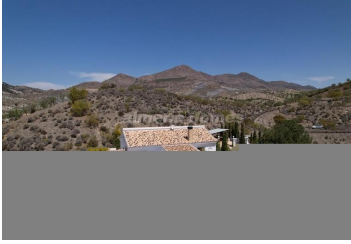

3 soverom Villa til salgs i Albox, Almería

214.950€

Discover the perfect mountain retreat with this stunning single-storey detached villa, boasting exceptional privacy and breathtaking views of the surrounding mountains and countryside. Located in the elevated Saliente area of Albox, this property offers a serene lifestyle just minutes away from the historic monastery, small shop and a couple of charming rural bar-restaurants. The town of Albox is less than a 20-minute drive, while the coast is accessible in under an hour.

As you approach via the tree-lined concrete driveway, you'll be greeted by an electric sliding gate which opens into a large driveway complete with a carport, ideal for protecting your vehicle from the sun. The well-maintained garden encircles the property and features a variety of mature trees, providing a tranquil setting. The garden extends to a large patio area surrounding the 8x4 metre swimming pool, where you can enjoy some of the most spectacular views this villa has to offer. At the front of the villa, a porch doubles as a sunroom with large double doors that open to create an ideal outdoor living and dining space.

The small shop is situated within a 4 minute drive (1.9kms), the nearest bar-restaurant is within a 5 minute drive (2.2kms) and the large market town of Albox is within a 20 minute drive (11.9kms).

 3 soverom