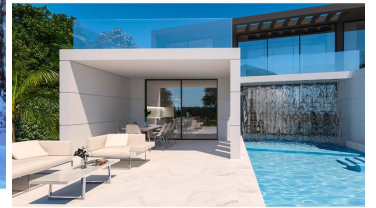

4 soverom Villa til salgs i Baños y Mendigo, Murcia

865.000€

We proudly present this wonderful villa with 4 bedrooms at Altaona golf resort. A villa with a beautiful design, where all your dreams come true.

The Villa is built on a plot of 1000 m² and a live area of 202 m² which is distributed over two floors. The ground floor consists of a nice living room with lots of natural light, an open kitchen and 2 spacious and bright bedrooms all with en-suite bathrooms. On the upper floor there are also 2 spacious and bright bedrooms all with en-suite bathrooms. The chill-out area dominates the main space, surrounded by a waterfall. It is the ideal place for summers to enjoy the Spanish life with family or friends.

The resort has an 18 hole golf course, restaurant, tennis and paddle courts and mountain bike hire. Altaona Golf & Country Village is in a perfect location surrounded by mountains but just over 12 minutes from the beautiful city of Murcia where you can enjoy a leisurely stroll past the many shops, bars and restaurants.