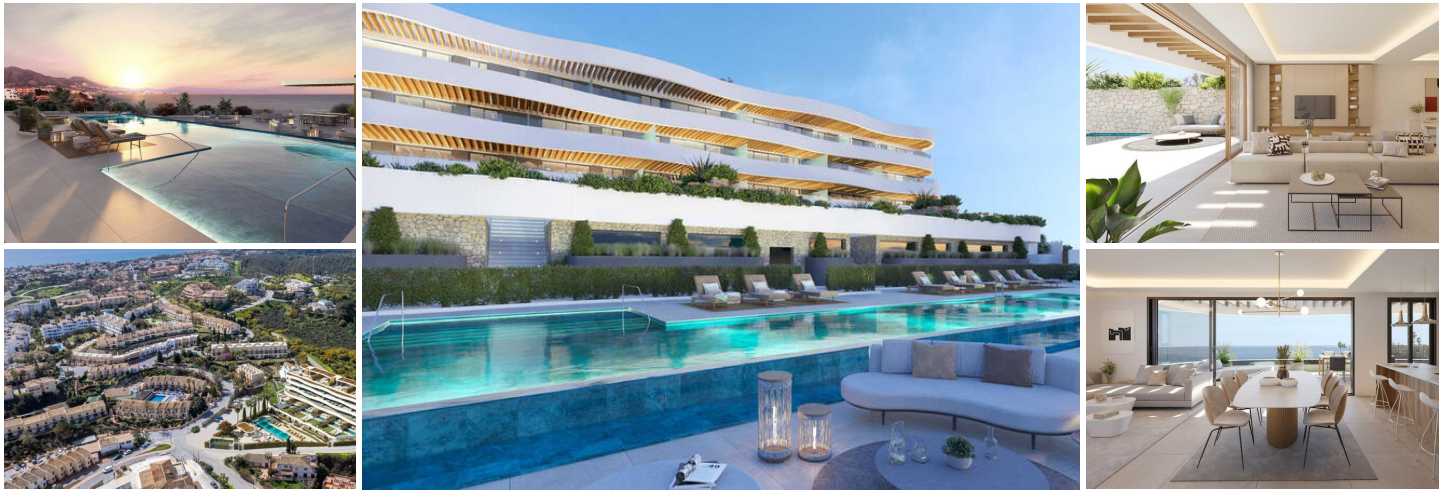

2 soverom Leilighet til salgs i Mijas Costa, Málaga

1.010.000€

MIJAS Costa del Sol ... New luxurious properties

FREE Notary fees exclusively when you purchase a new property with MarBanus Estates

An exclusive development of 22 apartments of 2 & 3 bedrooms nestled in Mijas Costa, Málaga. Each apartment is meticulously designed to provide an unparalleled living experience. fully equipped gym. The facade embodies an organic aesthetic, while the interior and location adopt a rational approach that facilitates a seamless connection with the exterior. Our emphasis on terraces, private gardens, solariums, and pergolas accentuates the stunning orientation and views. Carefully incorporated decorative elements not only enhance the aesthetics but also ensure privacy for each residents.

The open-plan living spaces create a seamless flow between the living, dining, and kitchen areas, perfect for entertaining guests or enjoying quality time with your loved ones. Large picture windows flood the interiors with natural light, creating a warm and inviting ambiance throughout. Space is a common factor in all the homes. Once outside, you will be astonished by the huge terraces.