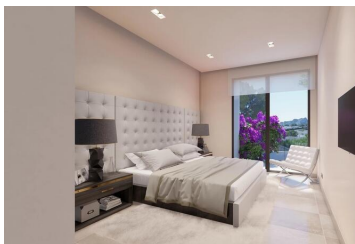

3 soverom Villa til salgs i Benissa, Alicante

925.000€

We're proud to present this luxury villa on one level is located at the exclusive Fanadix residential area in Benissa, surrounded by nature and located in a strategic place, very close to Fustera beach and just 10 minutes from Calpe and Moraira.

The project offers villas on one level, with 3 bedrooms and 2 bathrooms, built on plots on 800m². The main living area combines the lounge, dining area and kitchen into an open-plan space, which opens onto a terrace and pool area. The master bedroom has a private bathroom.

On the exterior terrace we find the pool with a relaxing area to enjoy the sun or a dinner at the barbecue.

This exclusive project offers fully ducted Air Conditioning, underfloor heating in the property, integrated white goods, smart home system, indoor LED lighting, private pool, and parking on the premises.

Interested? Do not hesitate and contact us. We are happy to help you further.

3 soverom	2 bad	153m² Bygg størrelse
800m² Tomtestørrelse	☒ Svømmebasseng	☒ Pool
☒ Private pool	☒ Parking	☒ Private parking
☒ Close to sea	☒ Close to shops	☒ Close to golf
☒ Close to supermarkets	☒ Close to restaurants	☒ Fitted wardrobes
☒ Open plan kitchen	☒ Fitted bathroom	☒ Air conditioning
☒ Underfloor heating throughout	☒ Underfloor heating bathrooms	☒ Enclosed Plot
☒ Private garden	☒ Private terrace	☒ Electric blinds