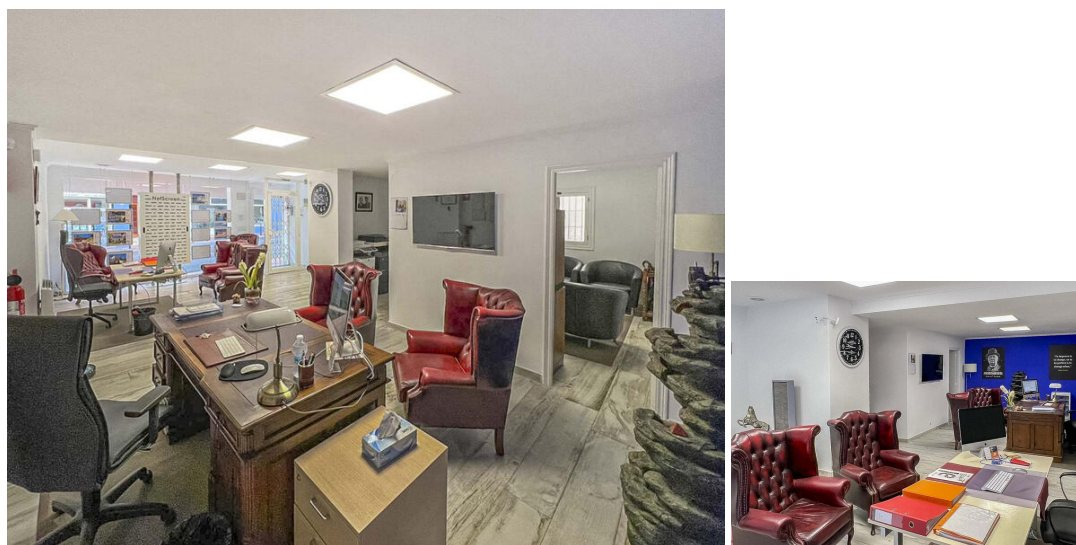

Forretningseiendom til salgs i Benitachell, Alicante

140.000€

Commercial premises for sale in Benitachell. The property has an area of 80m² and consists of a spacious office, copy room and WC. Currently the property is used as an estate agency with a large shop window and disabled access door. It has a recent opening permit and has been fully refurbished with new flooring, new painting, new electrical installation and integral network wiring with multiple connection points. The office is just a few metres from Benitachell's public car park and is located next to a pharmacy and a bank, ensuring good traffic flow. In addition, it is located at the crossroads connecting Benitachell with Moraira and Jávea which means that very many vehicles pass through every day.