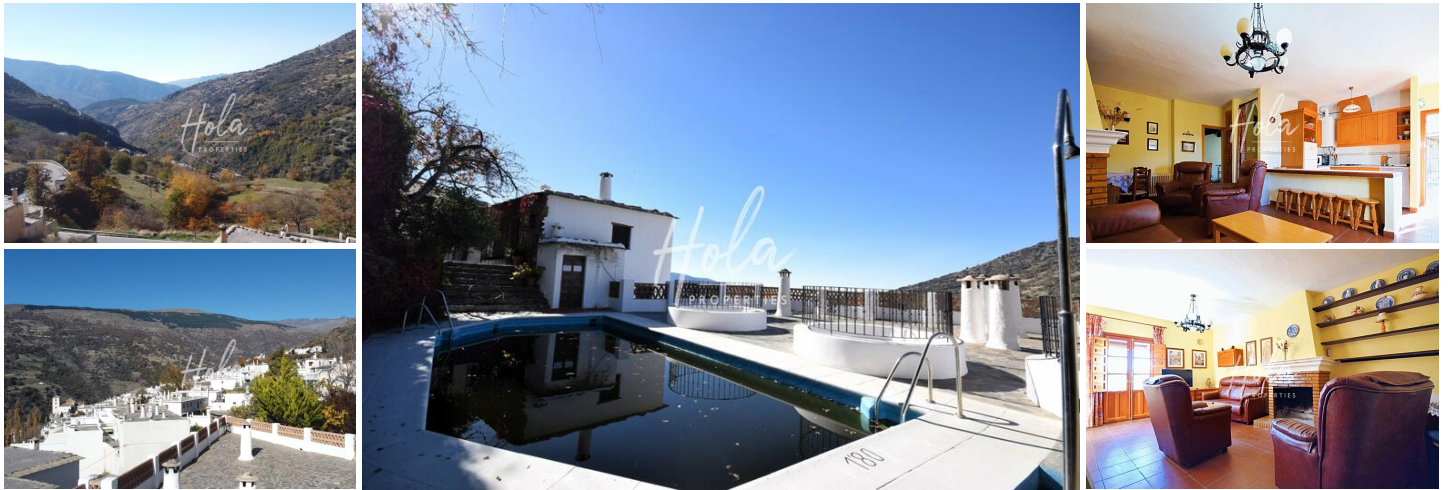

3 soverom Rekkehus til salgs i Bubion, Granada

135.000€

Part of Our Exclusive Collection

Casa Eras, a charming semi-detached house in Bubi3n, in the Barranco de Poqueira, seamlessly blends traditional Alpujarran style with a range of benefits that enhance its appeal and comfort.

This two-story property features a cozy living room with a fireplace and an open-plan kitchen. On the ground floor, there is a bedroom with its own bathroom, providing comfort and accessibility. Upstairs, two additional bedrooms and a full bathroom each offer marvelous views of the Barranco and the Mediterranean Sea.

Additional benefits of Casa Eras include a garage and communal outdoor parking, providing practical options for parking. Next to the entrance, there is a small shared plaza as an outdoor space, adding an extra corner for relaxation.

Moreover, the property boasts a solarium and a communal pool, providing a touch of luxury and the opportunity to enjoy the good weather with expansive views over the Barranco de Poqueira, the village of Bubi3n, and the Sierra Nevada mountains.