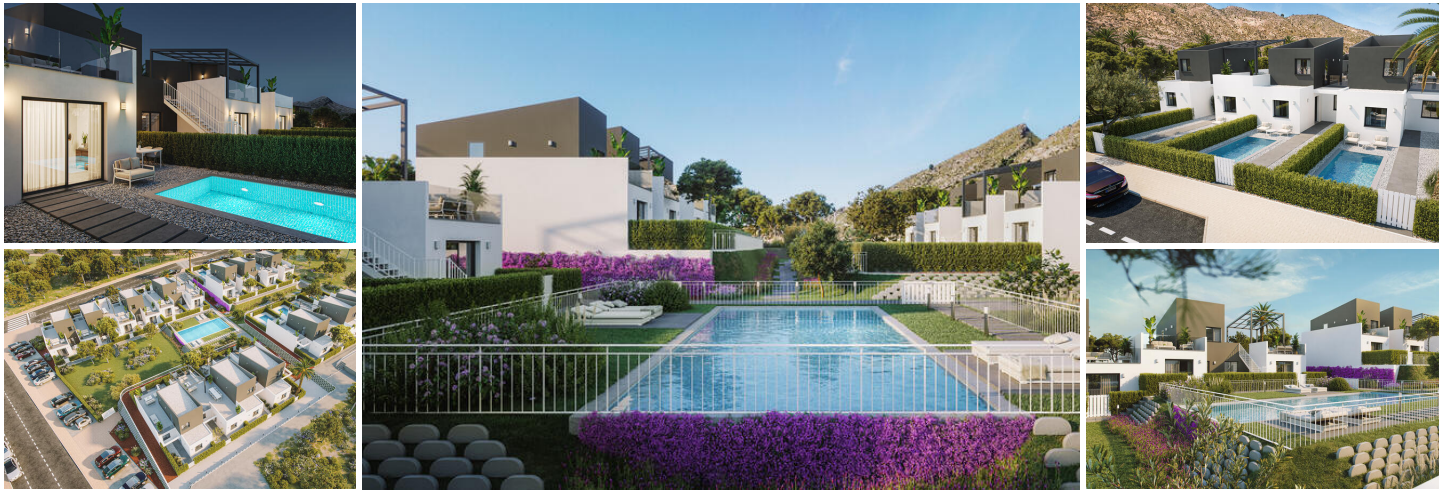

2 soverom Rekkehus til salgs i Campo de Golf, Murcia

220.000€

Altaona Golf & Country Village is becoming one of the best investment opportunities in the Murcia Region. New build TOWNHOUSES constructed with modern architecture are fully in keeping with this natural region. This lovely resort is growing in popularity with recent multi million euro investment now providing an 18 hole golf course, New clubhouse, and a commercial centre with shops restaurant and bars.

2 bed options start from 220.000 euros

3 bed options start from 270,000 euros

Choose from 2 and 3 bedroom houses , in a modern design!

These Townhouses are located on a high point of the resort at the foot of the Sierra de Carascosy mountains. The views are amazing with perfect sun orientation. Plots are between 143m² and 190m², with beautiful communal gardens and pool, 24H security and access control!

A lot of thought has been given to providing wide and light interiors, open plan kitchen, fully fitted with BOSCH white goods. First class design taking care of every little detail.

2 bedrooms villas enjoy a living area built in one floor, with a 71m² solarium with amazing views!