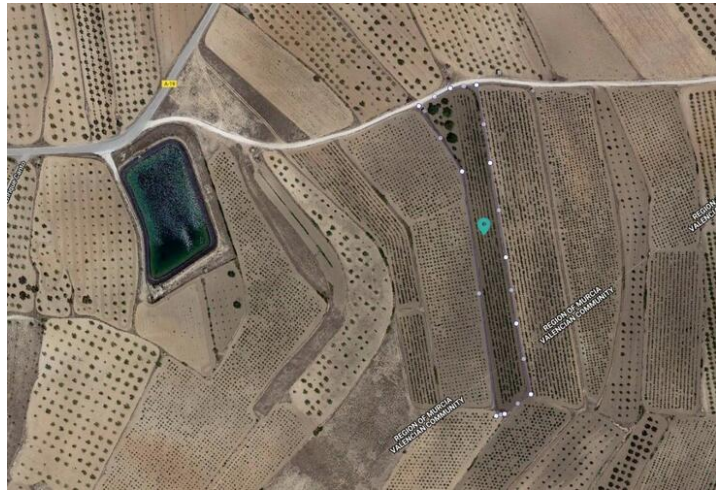

Annen til salgs i Yecla, Murcia

27.900€

Plots in Raspay - Yecla. We have 3 plots in the same polygon of Yecla. The 3 plots total a total of 18912 square meters. They have water. Beautiful views of the mountains. Plot of 6239 m² Plot of 7050 m² Plot of 5623 m² If you have any questions, do not hesitate to contact us to get more information. If you are looking for a plot, you are in the right place. We are specialists in the Costa Blanca and Costa Calida specialising in the Alicante and Murcia Inland regions with a particular emphasis on Elda, Pinoso, Aspe, Elche and surrounding areas. We are an established, well known and trusted company that has built a solid reputation amongst buyers and sellers since we began trading in 2004. We offer a complete service with no hidden charges or surprises, starting with sourcing the property, right through to completion, and an unrivalled after sales service which includes property management, building services, and general help and advice to make your new house a home. With a portfolio of well over 1400 properties for sale, we are confident that we can help, so just let us know your preferred property, budget and location, and we will do the rest.

 0 soverom

 0 bad

 18.912m² Tomtestørrelse