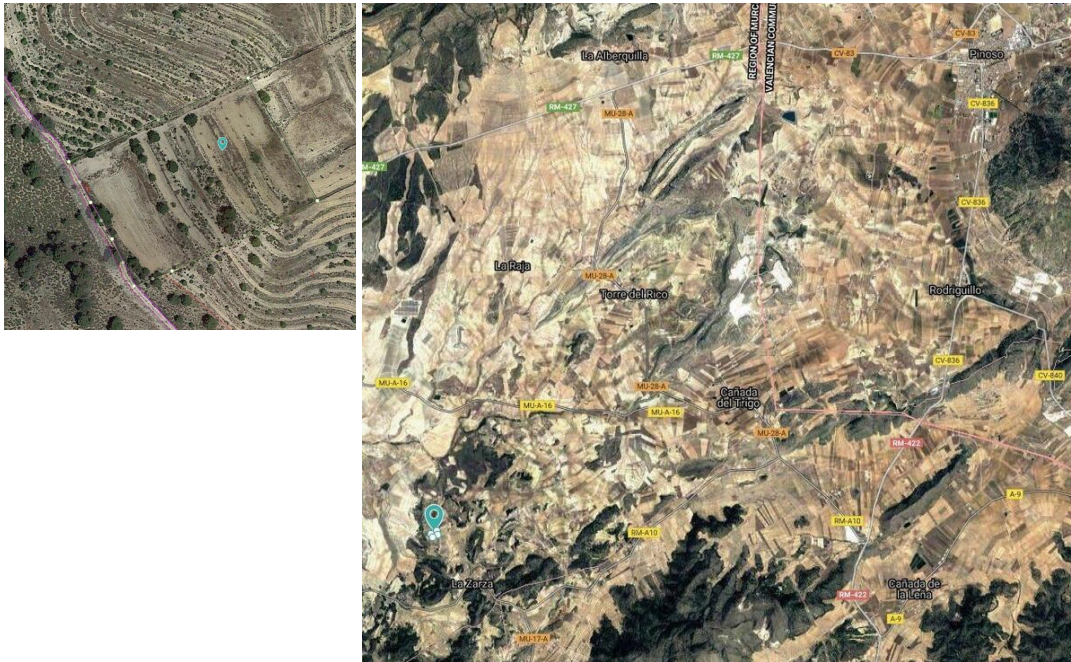

Annen til salgs i Torrevieja, Alicante
29.995€

This legal building plot is located in Jumilla. The plot has 13305 m². You will can build your dream house in Spain, and enjoy the lovely views from this land. We are specialists in the Costa Blanca and Costa Calida specialising in the Alicante and Murcia Inland regions with a particular emphasis on Elda, Pinoso, Aspe, Elche and surrounding areas. We are an established, well known and trusted company that has built a solid reputation amongst buyers and sellers since we began trading in 2004. We offer a complete service with no hidden charges or surprises, starting with sourcing the property, right through to completion, and an unrivalled after sales service which includes property management, building services, and general help and advice to make your new house a home. With a portfolio of well over 1400 properties for sale, we are confident that we can help, so just let us know your preferred property, budget and location, and we will do the rest.

 0 soverom

 0 bad

 8.802m² Tomtestørrelse