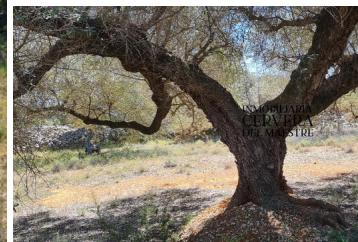

Land til salgs i Cervera del Maestre, Castellón

49.000€

A rustic plot to build of more than 25,000 m2 in the municipality of Cervera del Maestre.

The plot has mainly olive trees in production, some of which are considered ancient. It also has carob, oak and almond trees.

The plot is distributed in large terraces separated by exposed stone margins.

It also has good access and is oriented towards the sun.

 0 soverom

 0 bad

 25.000m² Tomtestørrelse