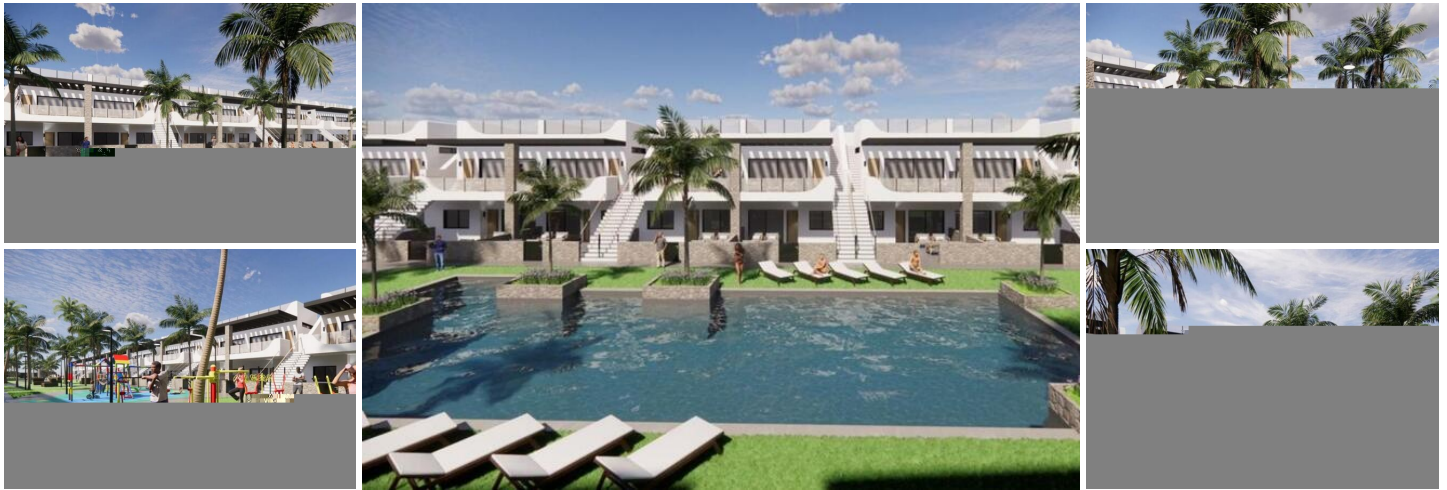

## 2 soverom Rekkehus til salgs i Orihuela Costa, Alicante

280.000€

**NEW BUILD RESIDENTIAL COMPLEX IN PUNTA PRIMA** New Built residential complex of bungalow apartments and 7 detached villas in Punta Prima. The bungalows are distributed in three blocks. Ground floor bungalows with private garden and top floor bungalows with private solarium. Beautiful bungalow with 2 or 3 bedrooms, open plan kitchen with the lounge area, fitted wardrobes, utility room and spacious terraces. Each bungalow has parking space. The urbanization will offer nice green areas with a playground for children, a gym and two communal pools. Complex located a few meters from the centre of Punta Prima where you will find all the amenities you may need. In the surroundings you will find a wide range of nice restaurants, cafes, supermarkets, pharmacies and all the amenities you may need. Punta Prima, located just 5 km from Torrevieja, is characterized by good communication and health infrastructures, the proximity to Alicante airport, and the number of services open throughout the year. Just 10 km away we can find the golf courses of Villamartín, Campoamor, Las Ramblas, Las Colinas and Lo Romero, as well as the commercial centres of La Zenia and Habaneras.