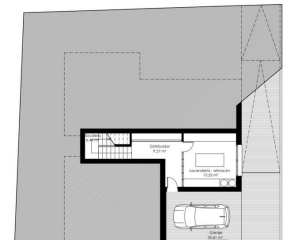

4 soverom Villa til salgs i Mijas Costa, Málaga

1.265.000€

We are pleased to present this amazing villa in an unbeatable location of the Lighthouse belonging to the immense Mijas.

With a construction with very high standards of materials and qualities, we find a large plot of 501 meters with south orientation and 349 meters built with sea views.

Shared:

Ground floor: Terrace of 70m² with a swimming pool of 26,80m , open kitchen with dining room, living room , bedroom , bathroom and toilet .

High floor : Bedroom with en-suite bathroom and two other bedrooms with a bathroom in the middle of both. Two of the three bedrooms have access to the terrace.