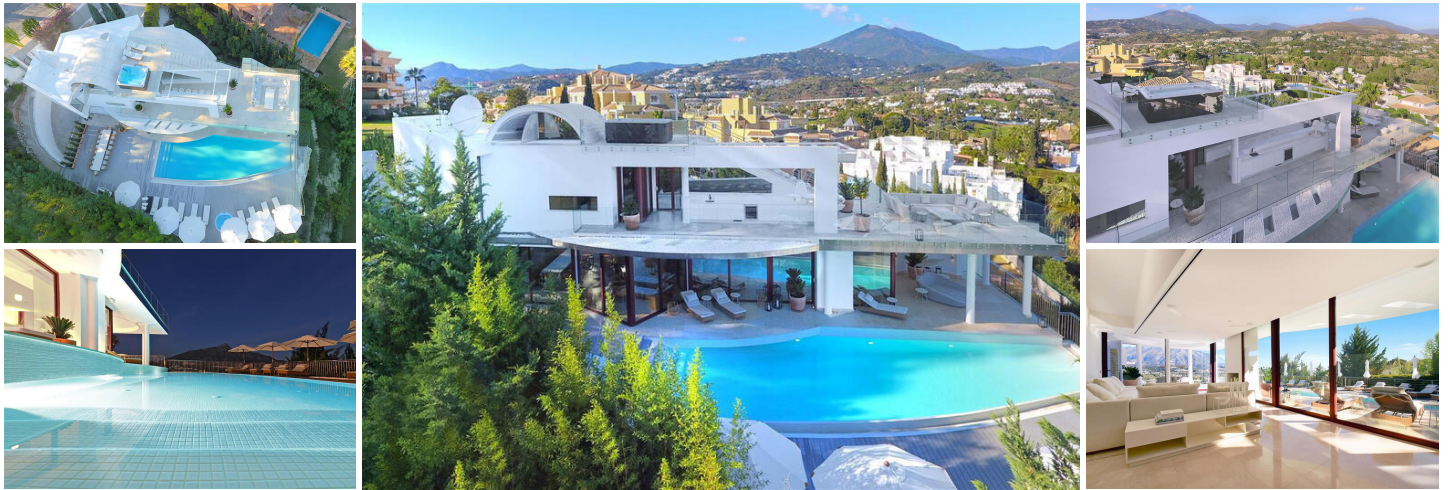

7 soverom Villa for kortsiktig leie i Nueva Andalucia, Málaga

6.500€ p/w

Located in the exclusive Golf Vally in Nueva Andalucía, a 5 min drive from Puerto Banus town centre, as well as to beaches and recreational areas.

This newly renovated villa is built to the highest standard and designed by the renowned architect Angel Taborda, known worldwide for his avant-garde style. When entering this remarkable villa the modern architecture harmonious melt together with a panoramic view over La Concha Mountain, Las Brisas golf and the Mediterranean Sea. You instantly feel at peace while exploring the rest of the beautiful house – divided over 3 levels, having carefully considered the distribution to maximize the light and magnificent views surrounding the property.

From the main entrance the living room in its white interior floats together with the beautiful natural light coming in from the full-size windows facing the view and pool area. Turning to the right – the fully equipped kitchen presents itself with a dining area fitting 16 people. From the kitchen area, there is direct access to the second kitchen and laundry room with washing machine and tumble dryer.

Outside you have a spacious terrace with palm trees, a large heated infinity pool and Jacuzzi. The outstanding barbecue area is ideal for entertaining and dining under the stars, while the partly covered bar and the lounge seating on the second floor terrace can lift the atmosphere from great cosiness to a great party with total privacy and views towards the mountains and the sea. This is truly a stunning luxury home.