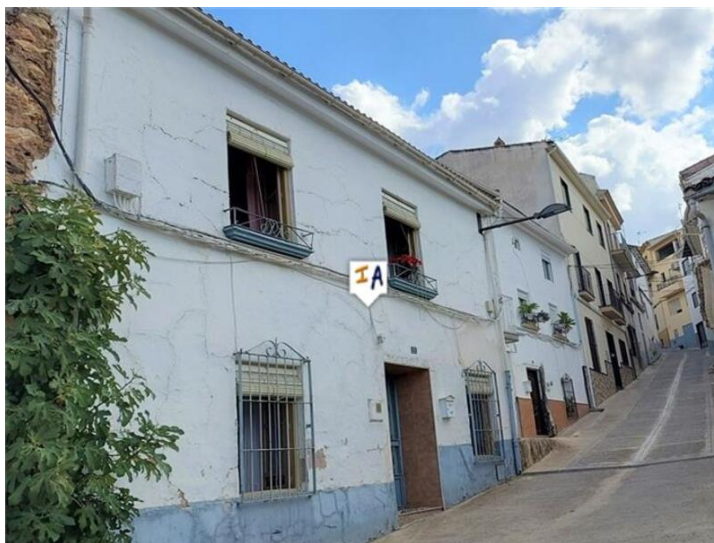

4 soverom Rekkehus til salgs i Castillo de Locubin, Jaén

43.000€

This 4 to 5 bedroom Townhouse is situated in the south of the Jaen province of Andalucia, Spain. Located in the popular town of Castillo de Locubin close to the historical city of Alcala la Real. You enter the property into an open plan lounge diner that leads on the left to your kitchen area which has a large storage and pantry to the rear. From the dining area a corridor leads to a storage room or 5th bedroom on the right and a ground floor shower room on the left, then a few steps take you to an utility area, another sitting room with access out to the private patio space. Stairs off the corridor lead to the first floor where you have 4 bedrooms, two of which have wonderful countryside and mountain views. On the market for just 43,000 euros this townhouse needs to be updated but is priced to sell.

- | | | |
|---|---|--|
|  4 soverom |  1 baderom |  132m ² Bygg størrelse |
|  139m ² Tomtestørrelse | <input checked="" type="checkbox"/> Close to Amenities | <input checked="" type="checkbox"/> Fitted Kitchen |
| <input checked="" type="checkbox"/> Good Rental Potential | <input checked="" type="checkbox"/> Ideal Family Home | <input checked="" type="checkbox"/> Internet |
| <input checked="" type="checkbox"/> Investment Property | <input checked="" type="checkbox"/> Just needs updating | <input checked="" type="checkbox"/> Laundry Room |
| <input checked="" type="checkbox"/> Lounge Diner | <input checked="" type="checkbox"/> Near Public Transport | <input checked="" type="checkbox"/> On Street Parking |
| <input checked="" type="checkbox"/> Part Furnished | <input checked="" type="checkbox"/> Patio | <input checked="" type="checkbox"/> Separate Diner |
| <input checked="" type="checkbox"/> Spectacular views | <input checked="" type="checkbox"/> Storage Room | |