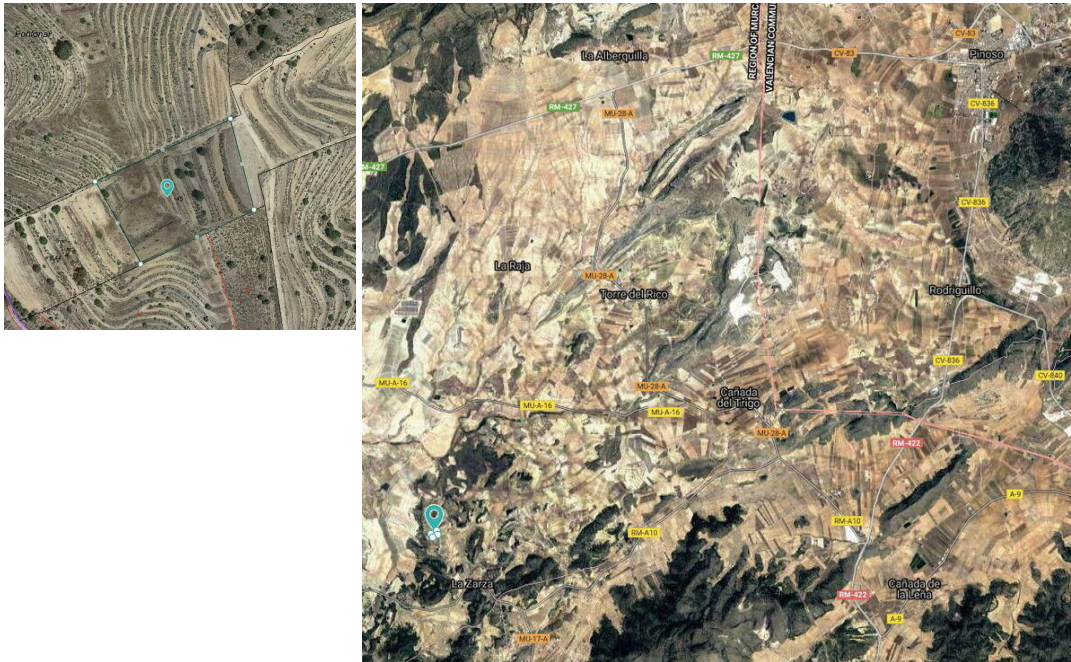

## Land Te koop in Jumilla, Murcia

22.995€

This legal building plot is located in Jumilla. The plot has 8825 m2 m2. You will can build your dream house in Spain, and enjoy the lovely views from this land. We are specialists in the Costa Blanca and Costa Calida specialising in the Alicante and Murcia Inland regions with a particular emphasis on Elda, Pinoso, Aspe, Elche and surrounding areas. We are an established, well known and trusted company that has built a solid reputation amongst buyers and sellers since we began trading in 2004. We offer a complete service with no hidden charges or surprises, starting with sourcing the property, right through to completion, and an unrivalled after sales service which includes property management, building services, and general help and advice to make your new house a home. With a portfolio of well over 1400 properties for sale, we are confident that we can help, so just let us know your preferred property, budget and location, and we will do the rest.