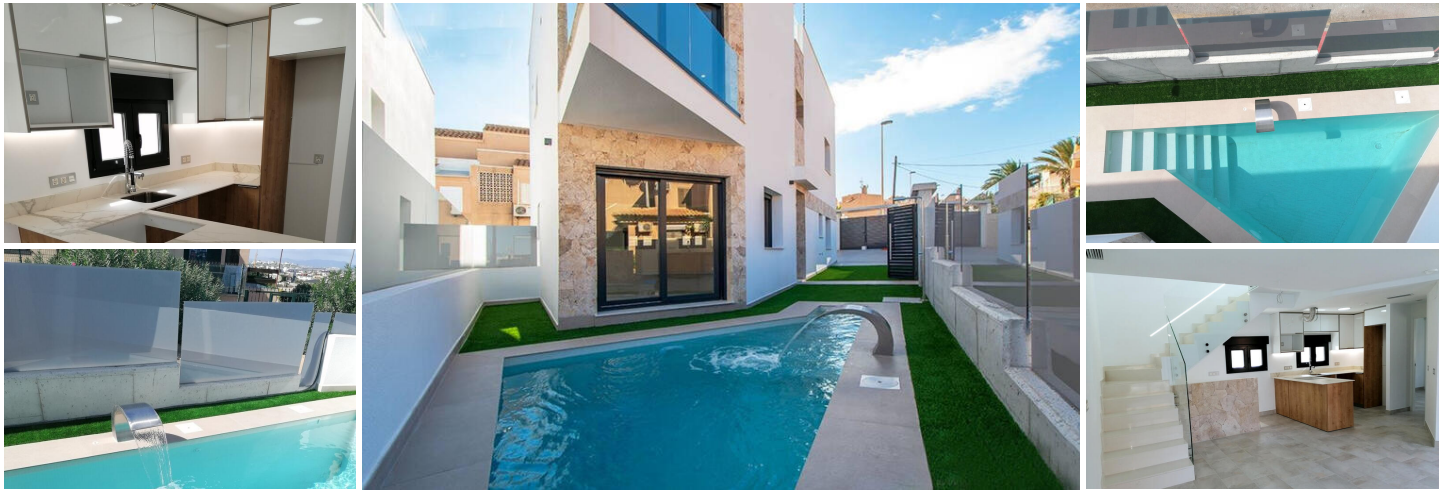

3 slaapkamer Villa Te koop in Torrevieja, Alicante

660.000€

Exclusive villa located in the "La Manguilla" area, between "La Mata" and "CaboCervera" in Torrevieja. The area is made up of low-rise properties and only 140 m from the sea, 250 m from Cabo Cervera Beach and 350 m from La Mata Beaches. Services and some of the best restaurants in the area are only a 200 m stroll away. The property has uninterrupted sea views and comprise of; ground floor, first floor, basement and solarium. Set in your plot you have your own private pool, terraces, parking lot and solarium with jacuzzi. This stylish villa has a large Living / dining / kitchen area, 3 bedrooms (2 of them with en-suite bathrooms), In addition there is a semi basement level which can be converted to create additional bedrooms, lounge, gym or cinema room. Total build area covers 230m² with 175 m² of housing and 55m² of solarium.

- | | | |
|--|---|---|
|  3 slaapkamers |  2 badkamers | <input checked="" type="checkbox"/> Zwembad |
| <input checked="" type="checkbox"/> Storage room | <input checked="" type="checkbox"/> Laundry | <input checked="" type="checkbox"/> outdoor shower |
| <input checked="" type="checkbox"/> doble glazing | <input checked="" type="checkbox"/> Security door | <input checked="" type="checkbox"/> construction year: 2022 |
| <input checked="" type="checkbox"/> Orientation: Sur | <input checked="" type="checkbox"/> terrain type: Flat Plot | <input checked="" type="checkbox"/> near the beach |
| <input checked="" type="checkbox"/> near the town center | <input checked="" type="checkbox"/> near the golf course | <input checked="" type="checkbox"/> garden |
| <input checked="" type="checkbox"/> Terrace | <input checked="" type="checkbox"/> Covered terrace | <input checked="" type="checkbox"/> open terrace |
| <input checked="" type="checkbox"/> Air Conditioning Hot and Cold | | |