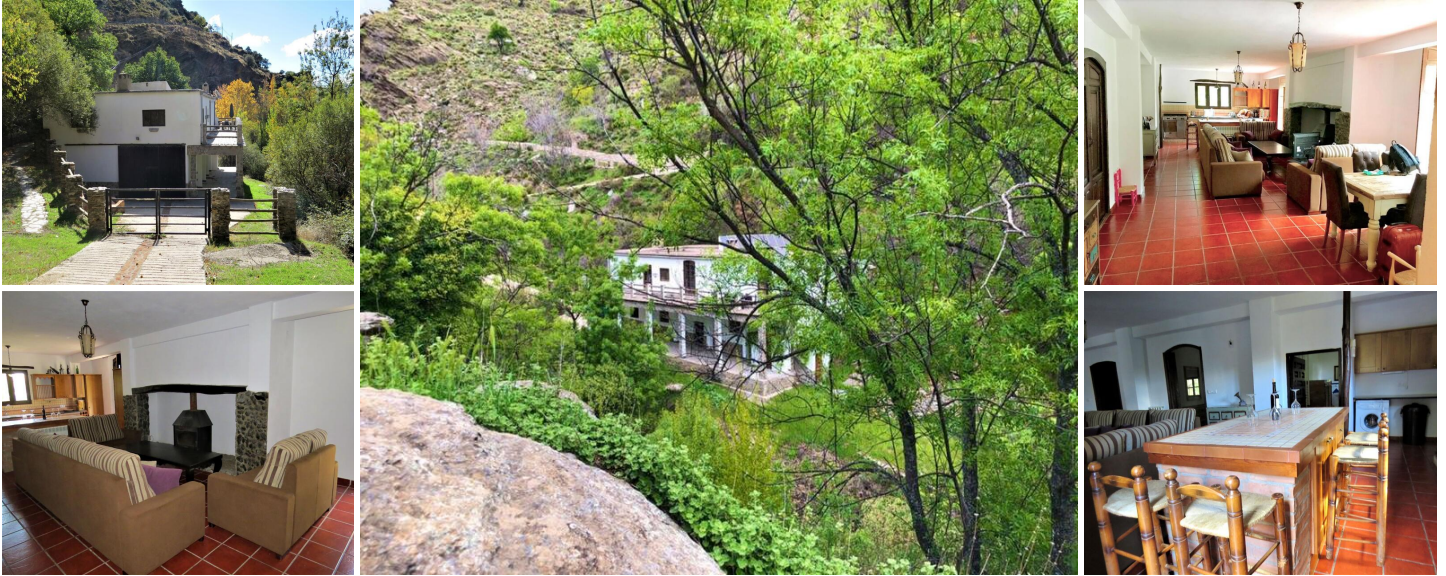

4 slaapkamer Landhuis Te koop in Mecina Bombaron, Granada

165.000€

Spectacular 420m² country house with stables located near Mecina Bombaron.

Access to the impressive house is via a short concrete track, in excellent condition. The property is located in a beautiful valley, surrounded by chestnut trees and close to an ancient roman bridge over the river.

The lower level of the building comprises five large purpose built stables, a small storeroom and an area for walking and grooming the horses. To the side of the house is also an area for the horses to graze. A covered terrace runs the full length of the house. Outside, to the front of the stables is a lovely brick built seating area with water feature with potable water direct from the Sierra Nevada of which was built by the owners.

A short path leads behind to the upper level of the house. This opens to various paved terraces at different levels with a large brick built barbecue. An outside storeroom houses the solar batteries and control equipment which are in perfect working order. There is an automatic backup diesel generator should it be needed. The unit switches on automatically and charges the batteries if there are several days with cloud and little light. There is an extended tank of 20 litres of diesel.

There are two main entrances to the back of the house, the smaller one leads to a corridor with two larger than average double bedrooms, one has free standing wood burner also in this area is a large bathroom with shower. This area can be used as rental accommodation if required. There are doors leading to the large terrace at the front of the house.