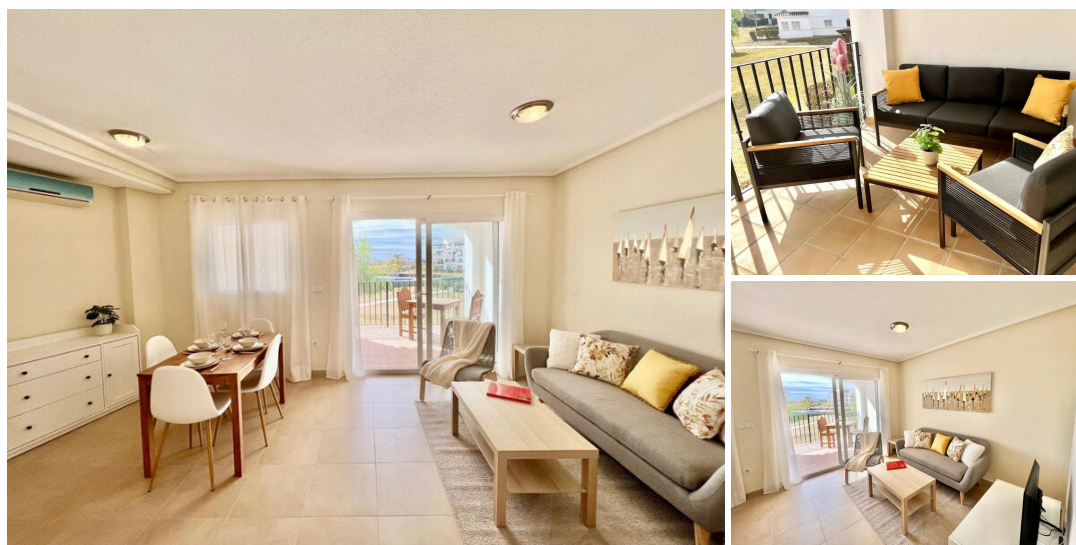

2 slaapkamer Appartement Te koop in Hacienda Riquelme Golf, Murcia

119.950€

Refurbished Apartment. New to the market this refurbished first floor 2 bedroom 1 bathroom apartment boasts stunning views of the pool and golf course, and is been sold fully furnished. The property is SOUTH facing so benefits from sun all day on the terrace. Situated on the gated community of Hacienda Riquelme Golf Resort near Sucina in Murcia, ideally situated to discover all the Costa Calida has to offer. The apartment has 2 good sized bedrooms both benefitting from a built in wardrobe, air conditioning, radiator and roller shutter to the window. The lounge/diner is flooded with light and leads out from the patio doors to a good sized enclosed style terrace with views out over the pool. The newly fitted bright kitchen comes with all the appliances and a gas combination boiler. Fully tiled large bathroom with bath, with shower over, new vanity unit, mirror, bidet and toilet. The apartment has been used as a successful holiday rental, so sold furnished and equipped. Only a short walk from the on-site bar/restaurant, supermarket, and 19 communal pools open for all owners to use.