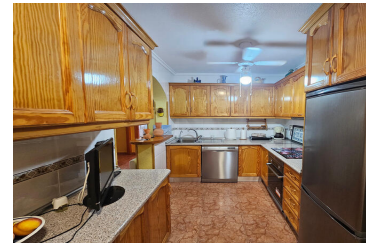

3 bedroom Apartment for sale in Orihuela Costa  
 , c50110

BEAUTIFUL VILLA WITH VIEWS TO THE GOLF COURSE "LA MARQUESA"!

This beautiful villa, located 50 meters from the La Marquesa golf course, apart from having clear and beautiful views and offering the tranquility of being in a quiet environment, is a few meters from the commercial center with shops, supermarket, bars and international restaurants . Just 5 minutes from the town of Rojales with all services and 15 minutes from the spectacular blue flag beaches of Guardamar del Segura. Alicante-Elche airport is 35 minutes away.