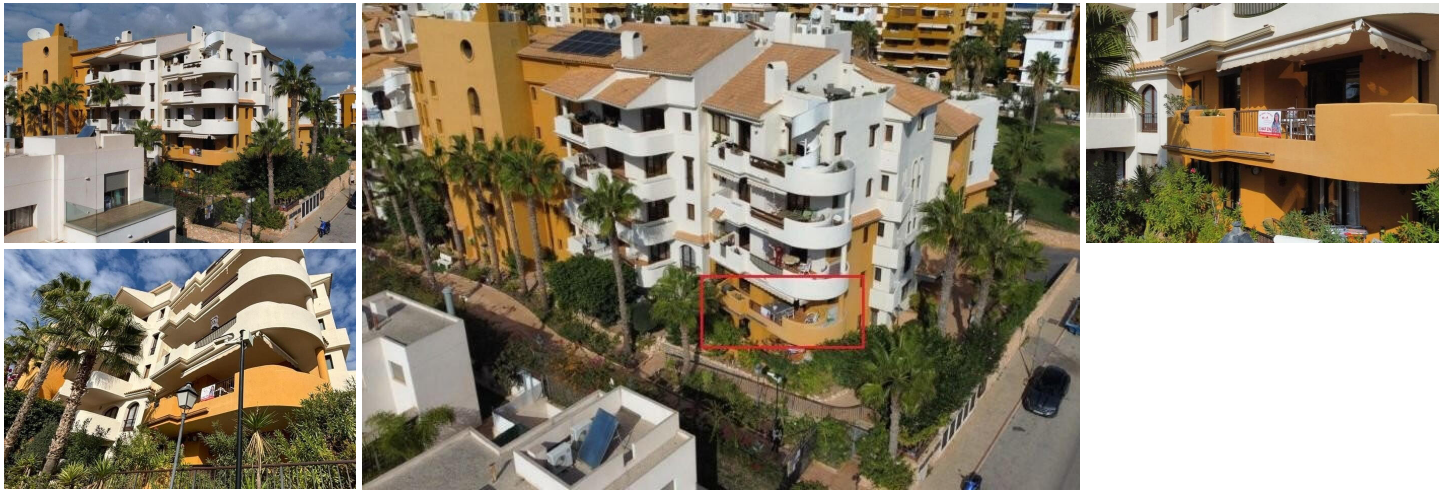

2 slaapkamer Appartement Te koop in Torrevieja, Alicante

299.995€

Spacious apartment located within the exclusive gated community of Panorama Park in Punta Prima. The property consists of 2 bedrooms and 2 bathrooms, a spacious living room with lots of natural light, an impeccably equipped kitchen and a terrace perfect for dining al fresco while enjoying the fascinating views. With underground garage and storage room, elevator, first floor. Located in the prestigious area, Panorama Park residents enjoy access to luxury amenities, including a community pool and green spaces, mini golf. With the beach just 300 meters away, quiet walks along the coast are a daily pleasure. Conveniently located within walking distance of the international airports of Murcia and Alicante, this idyllic retreat promises a Mediterranean lifestyle with 320 days of sunshine a year. Experience coastal living at its finest at this magnificent apartment in Panorama Park.