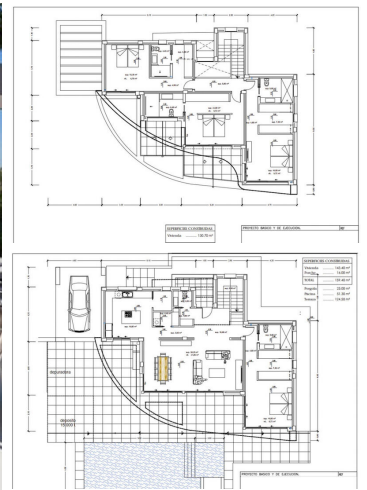

4 slaapkamer Villa Te koop in Calpe, Alicante

1.650.000€

New luxury development 2km from Playa Levante La Fossa and Calpe town centre. It has beautiful views to the sea and the Peñon de Ifach. This elegant villa is located on a flat plot of 880 m² and has a total constructed area of 604 m² distributed as follows on 2 floors: on the main floor we have the spacious entrance hall, 1 large bedroom with bathroom en suite and a walk-in wardrobe, 1 guest toilet, storage room laundry room, large kitchen of 25 m² (with island) which communicates with the living room and opens onto a large outdoor terrace where we have a rectangular pool with chill-out area. On the first floor there is the entrance hall, three spacious bedrooms, all with large dressing rooms, en-suite bathrooms and access to a private terrace. This beautiful property offers excellent quality finishes and materials such as porcelain floors, exclusive tiles, designer kitchen with top of the range appliances, Technal exterior carpentry with automatic shutters, designer interior carpentry, alarm with cameras, LED lighting. It is also equipped with underfloor heating (aerothermal system, maximum efficiency) and air conditioning (hot and cold). It also has a large parking area for several vehicles and a garage. The property comes with a complete low maintenance garden with automatic irrigation system.