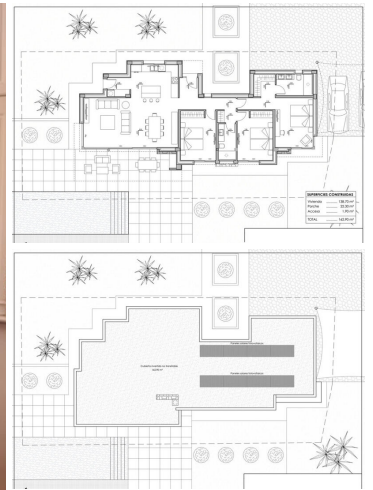

3 slaapkamer Villa Te koop in Calpe, Alicante

950.000€

This project is located in a quiet, safe neighbourhood close to Calpe's town centre and beaches. The entire villa is single-storey which makes it a very practical and comfortable home. The villa is located on a plot of 800 m² that is fully fenced and has a hedge of cypress trees on the inside. This allows you to enjoy complete privacy. The left part of the house consists of a spacious living-dining room with an open kitchen and a utility room. Through the sliding windows you can enter the partly covered terrace. Here we also find a barbecue area and the swimming pool. The right part consists of a master suite with an en suite bathroom and a dressing room, and two double bedrooms sharing a bathroom. There is also a pergola with parking space for two cars.