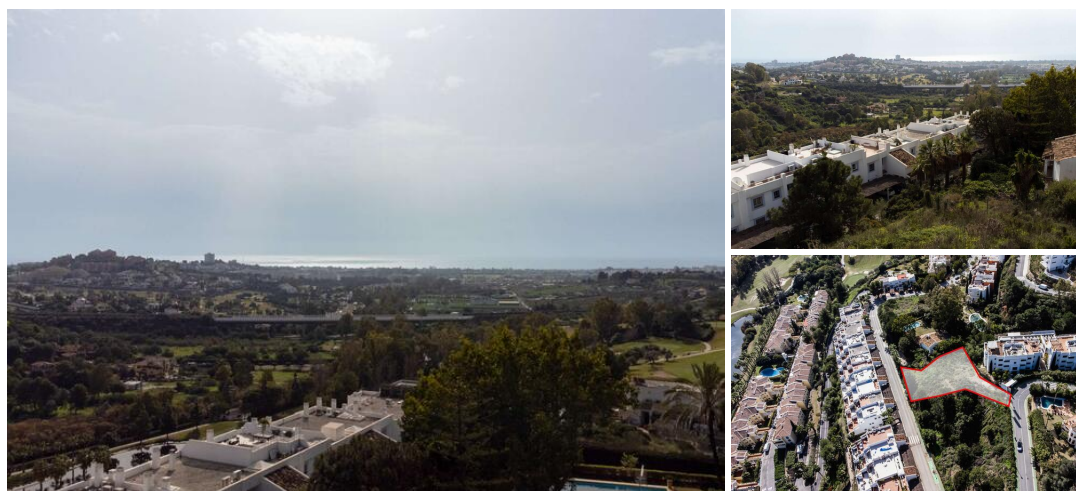

Land Te koop in Benahavis, Málaga

1.200.000€

Located in the esteemed La Quinta area, this plot faces South East. Spanning 1,329 square meters, its elevated position affords breathtaking views of the sea, mountains, and golf course. It comes with an included villa project boasting nearly 864 square meters. The building permit has already been secured and remains valid. This presents an exceptional investment opportunity. 745-00045P

-  0 slaapkamers
-  1.329m² Perceelgrootte
-  Mountain view
-  Close to golf

-  0 badkamers
-  Amenities near
-  Golf view

-  864m² Bouwgrootte
-  Sea view
-  Panoramic view