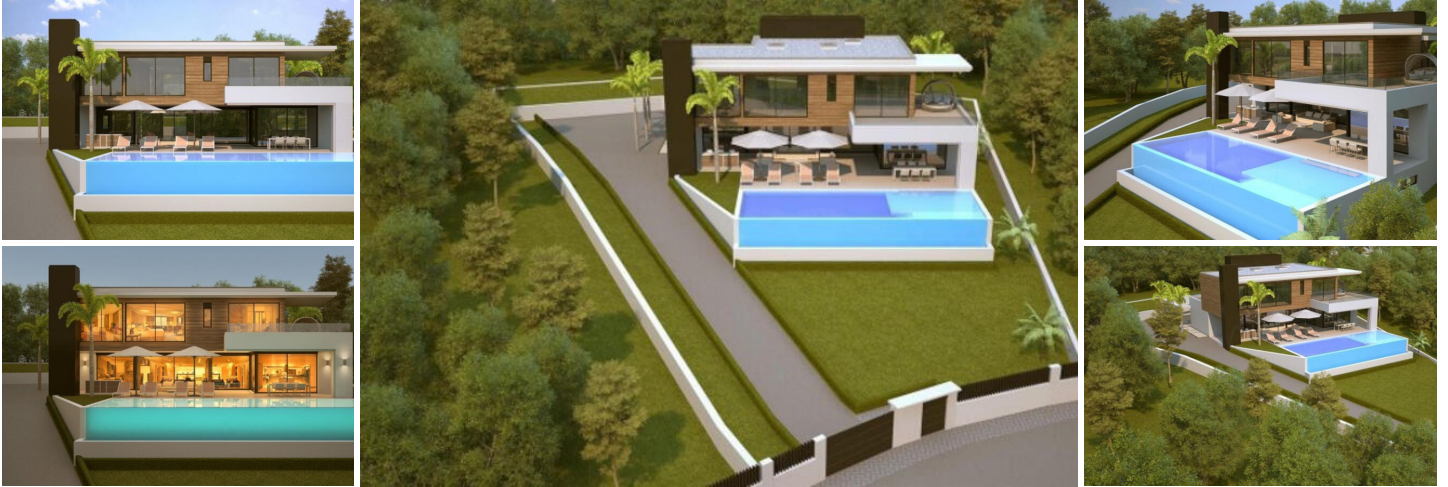

Land Te koop in Benahavis, Málaga

510.000€

OPPORTUNITY. BUILDING PLOT IN AN AREA ASSOCIATED WITH HIGH QUALITY NEW BUILDS OF A CONTEMPORARY NATURE. Alqueria, Benahavis. Partial sea views.

Included with the purchase of this good sized and well located plot is the project and Building License. Possible project by Designa and renowned architect Carlos Lamas.

It would be possible to complete the project within around 14 months from the purchase of the plot.

Details of the build are available on request.

BEACH 15 MINUTES MARBELLA 25 MINUTES MALAGA 45 MINUTES

 0 slaapkamers

 0 badkamers

 1.253m² Perceelgrootte