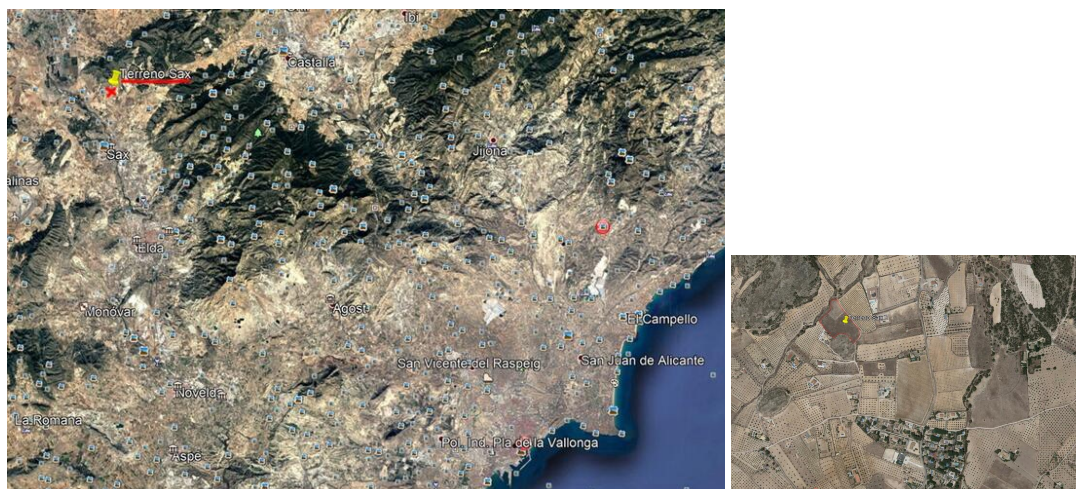

Annen til salgs i Torrevieja, Alicante

45.995€

Land of 15000m2 in Sax. It has water and possibility of electricity. We are specialists in the Costa Blanca and Costa Calida specialising in the Alicante and Murcia Inland regions with a particular emphasis on Elda, Pinoso, Aspe, Elche and surrounding areas. We are an established, well known and trusted company that has built a solid reputation amongst buyers and sellers since we began trading in 2004. We offer a complete service with no hidden charges or surprises, starting with sourcing the property, right through to completion, and an unrivalled after sales service which includes property management, building services, and general help and advice to make your new house a home. With a portfolio of well over 1400 properties for sale, we are confident that we can help, so just let us know your preferred property, budget and location, and we will do the rest.

🏠 0 soverom

🚗 0 bad

📏 15.000m² Tomtestørrelse