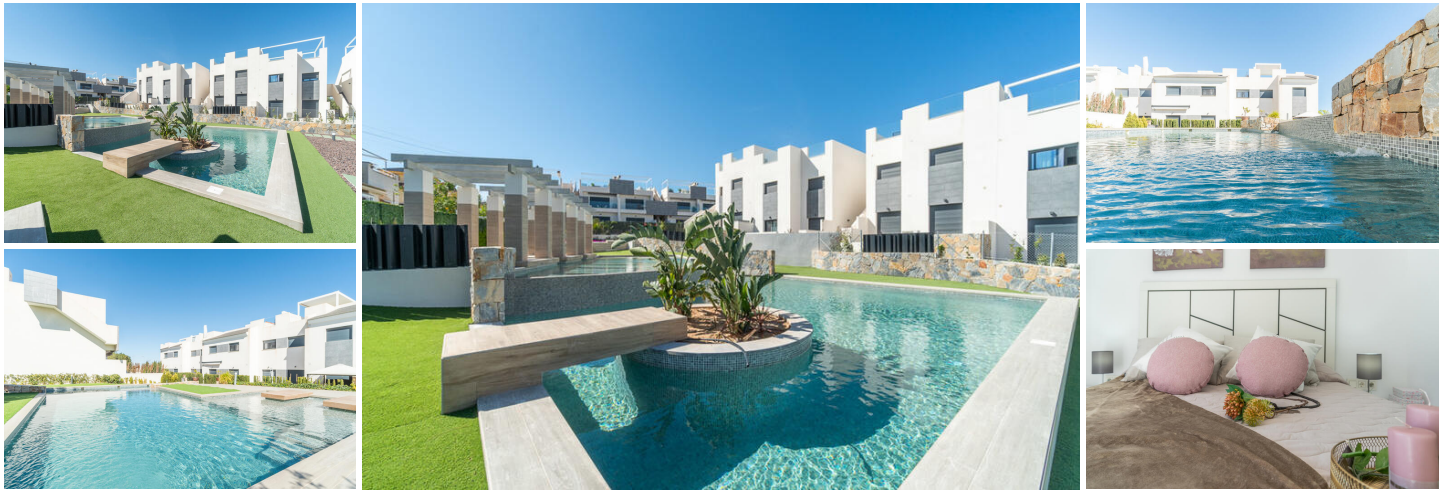

## 3 chambre Appartement à vendre dans Torrevieja, Alicante

280.000€

This is an exclusive residential complex comprising ground floor apartments with private garden and top floor units with rooftop terrace/solarium, situated in Los Balcones de Torrevieja, Alicante, one of the best areas of touristic interest on the Costa Blanca. Where you can enjoy fabulous views thanks to its location, surrounded by the unbeatable and privileged natural setting of the Laguna Rosa de Torrevieja as well as its proximity to the local beaches of Torrevieja and Orihuela Costa.

Every property consists of a lounge/dining room, an open plan fully equipped kitchen, three bedrooms with fitted wardrobes, two bathrooms with underfloor heating, electric shutters, alarm system, a large terrace, a rooftop terrace/solarium or a garden, where you can enjoy the magnificent views. The complex also has large communal green areas with a large swimming pool, green zones and parking spaces. Garages and storage rooms are also available.