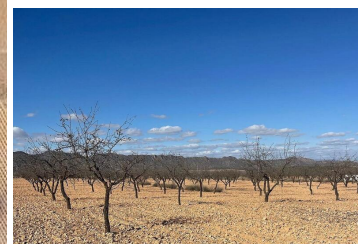

Landa till salu i Yecla, Murcia

40.000€

Large plot of land for sale near Pinoso. Exact location of plot: 38.460504, -1.081577

Land for sale in Yecla, but only minutes from Pinoso, with irrigation water (with meter) and electricity points to the land, the land is 23,000m² and is 7 minutes from the center of Pinoso.

The land can be built up, and we have a document from the owner when they were looking to build on this land. The property in the photos is the design they were going to build, and we can introduce you to the architect if you wish to continue using them.