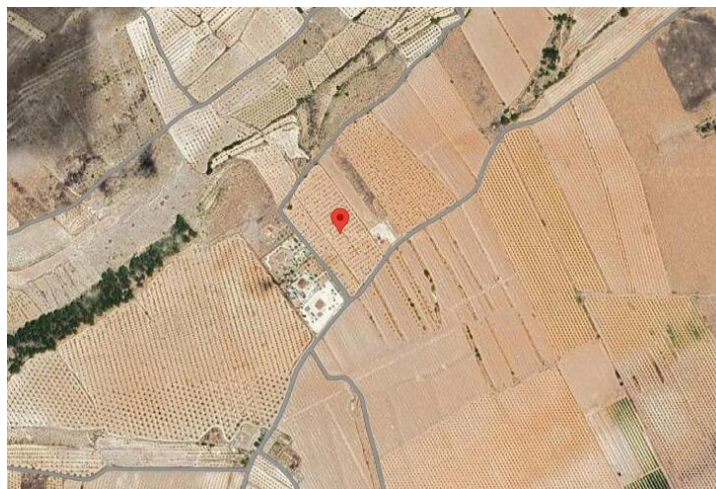

Landa till salu i Yecla, Murcia

40.000€

Large plot of land for sale near Pinoso. Exact location of plot: 38.460504, -1.081577

Land for sale in Yecla, but only minutes from Pinoso, with irrigation water (with meter) and electricity points to the land, the land is 23,000m² and is 7 minutes from the center of Pinoso.