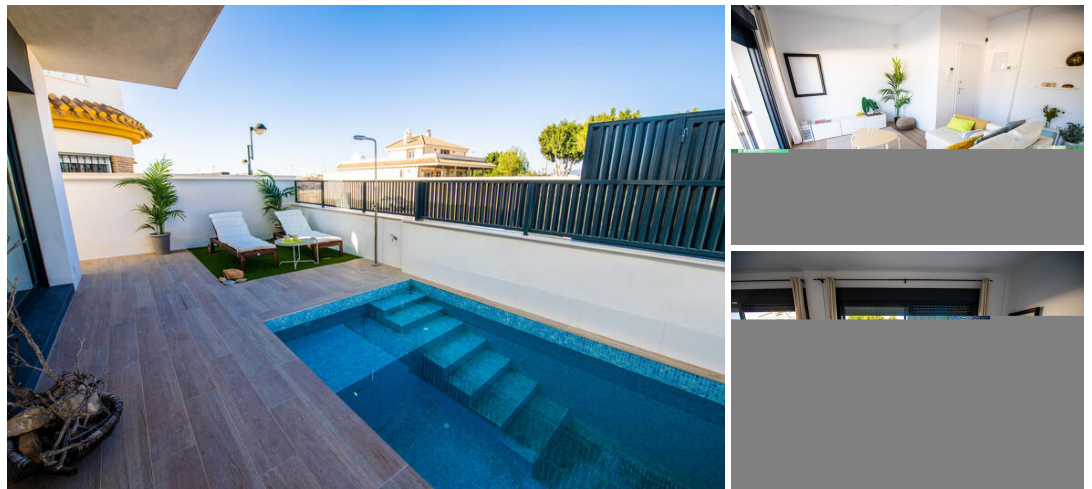

3 chambre Villa à vendre dans Roldan, Murcia

296.000€

The house of your dreams in roldán! It is a pleasure for us to present this fabulous villa located in Roldán. Undoubtedly, the property stands out for its special features that will not leave you indifferent: The pool area has plenty of outdoor space to enjoy splendid summer afternoons in the sun with family or friends. The pool also has a hydromassage feature. The house itself consists of a living room-kitchen, two bedrooms, and two bathrooms with a walk-in shower, and the whole house has centralized air conditioning. In Roldán, with all services and amenities at your disposal: leisure places, restaurants, cafes, pharmacy, medical center, gas stations, schools, post office...