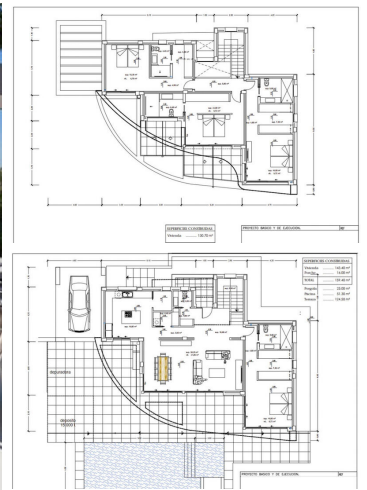

4 chambre Villa à vendre dans Calpe, Alicante

1.650.000€

New luxury development 2km from Playa Levante La Fossa and Calpe town centre. It has beautiful views to the sea and the Peñon de Ifach. This elegant villa is located on a flat plot of 880 m² and has a total constructed area of 604 m² distributed as follows on 2 floors: on the main floor we have the spacious entrance hall, 1 large bedroom with bathroom en suite and a walk-in wardrobe, 1 guest toilet, storage room laundry room, large kitchen of 25 m² (with island) which communicates with the living room and opens onto a large outdoor terrace where we have a rectangular pool with chill-out area. On the first floor there is the entrance hall, three spacious bedrooms, all with large dressing rooms, en-suite bathrooms and access to a private terrace. This beautiful property offers excellent quality finishes and materials such as porcelain floors, exclusive tiles, designer kitchen with top of the range appliances, Technal exterior carpentry with automatic shutters, designer interior carpentry, alarm with cameras, LED lighting. It is also equipped with underfloor heating (aerothermal system, maximum efficiency) and air conditioning (hot and cold). It also has a large parking area for several vehicles and a garage. The property comes with a complete low maintenance garden with automatic irrigation system.