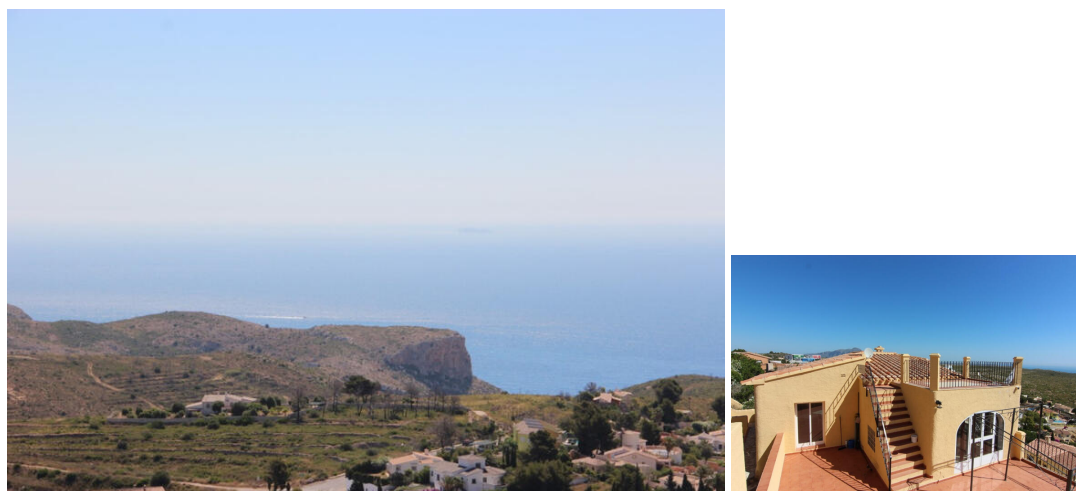

5 chambre Villa à vendre dans Benitachell, Alicante

690.000€

Traditional style villa with sea view and 5 bedrooms for sale in Benitachell. The villa is south-east facing and overlooks the sea and the Granadella nature park. It is located in the well-known urbanization Cumbre del Sol close to the Lady Elizabeth International School and some shops, bars and restaurants. The house is distributed over 2 levels, on the ground floor there is a spacious living room from where you can enjoy beautiful views of the sea, a separate kitchen with access to a terrace and a bathroom. On a lower floor that is accessible by an internal and an external staircase, there are 2 double bedrooms with their own en-suite bathroom and a third and a fourth double bedroom that share a bathroom. On this floor there is also an extra large space and various smaller storage spaces. The swimming pool is surrounded by a spacious terrace. There is also a carport and a solarium.