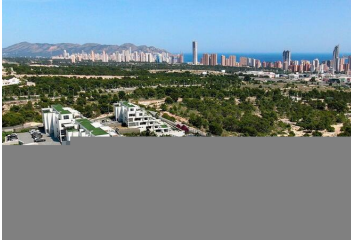

3 soverom Villa til salgs i Finestrat, Alicante

650.000€

NEW BUILD RESIDENTIAL COMPLEX IN FINESTRAT WITH THE SEA VIEWS

New Build luxury residential complex in Finestrat.

Complex consists of duplexes, apartments, penthouses and independent villas.

The complex consists of 3 blocks: 2 blocks of 7 floors and 1 of 5.

Beautiful independent villas build over 3 floors with 3 bedrooms, 2 bathrooms, open plan kitchen with the lounge-dining area, fitted wardrobes, terrace, private solarium, basement, private garden with the pool and parking space.

Closed luxury complex with communal areas, sea and Benidorm skyline views located few kilometres from the bustling beach life, shopping centre and sandy beaches.

The delivery of the complex is April 2025.