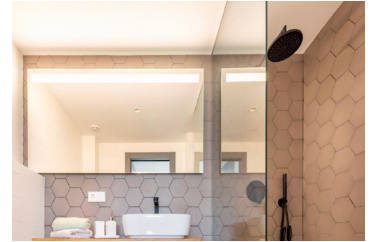

3 soverom Leilighet til salgs i Benitachell, Alicante

408.000€

Discover this stunning new-build flat, perfect for lovers of peace and nature. Located in the exclusive Monte Cala urbanisation, an offshoot of the prestigious Cumbre del Sol resort, this property offers breathtaking views over an adjacent nature reserve. Just a stone's throw away is a viewpoint with panoramic views of the idyllic Cala Llebeig beach, easily accessible via a short walk through nature.

The flat features a spacious living-dining room with a luxurious open-plan kitchen, three comfortable bedrooms, two modern bathrooms and a convenient laundry room. Enjoy outdoor living on the terrace with private garden, accessible from both the living room and master bedroom via sliding windows that provide abundant natural light.

This exclusive complex offers excellent amenities, including two beautiful swimming pools with breathtaking views. A playground, social club and parking facilities add further value to this unique living environment.

Conveniently located just 13 minutes' drive from the bustling coastal village of Moraira and 20 minutes from Jávea, this flat is also an attractive investment opportunity. Explore a range of options within the complex, with prices ranging from €298,000 to €560,000, suitable for various budgets and preferences. Be quick as availability is limited and prices are informative and subject to change. Take advantage of this unique opportunity and make your dream of a luxury Mediterranean lifestyle a reality!

- 3 soverom
- Terrace
- floor heating

- 2 bad
- newly built
- alarm system

- 202m² Bygg størrelse
- air conditioning
- fitted wardrobes