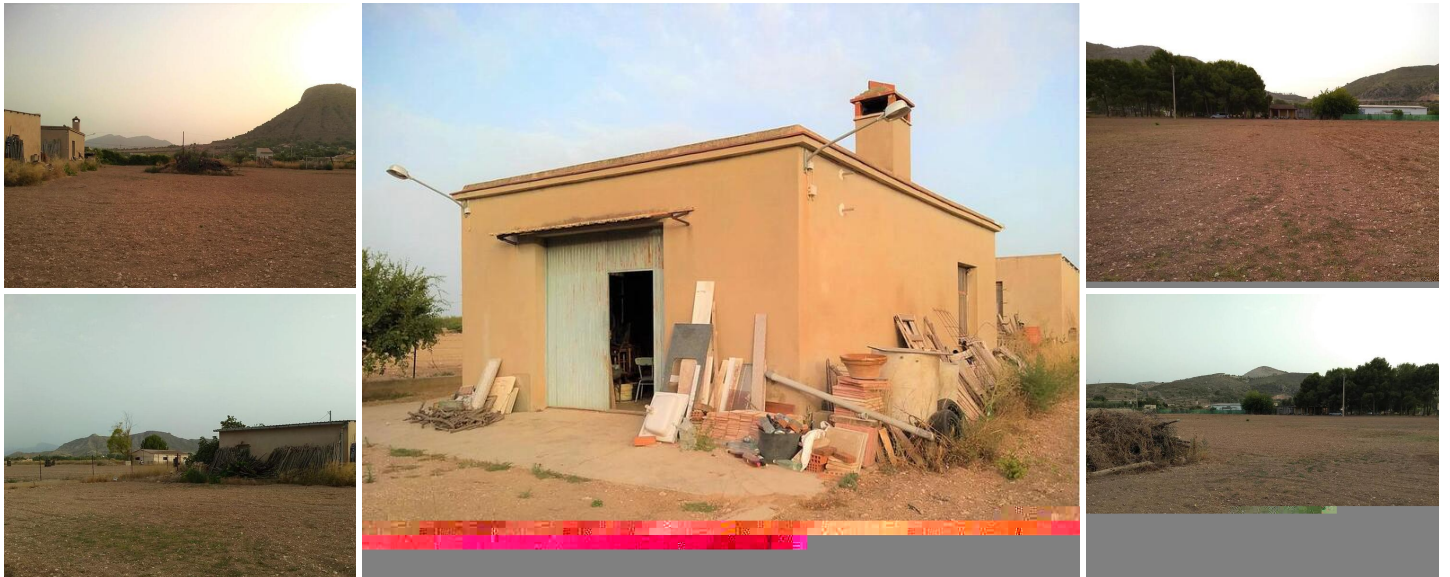

Land Te koop in Aspe, Alicante

119.995€

Great land ready to build on of 12,000m², around 5 minutes' drive to Aspe town and under 5 minutes' drive to Hondon de los Nieves, easy access from the road in a desirable location, mains electricity and water are connected, in addition there are 2 buildings with a combined m² of approximately 120 m² perfect for converting into living spaces etc... the perfect place to build your dream home in the sun. We are specialists in the Costa Blanca and Costa Calida specialising in the Alicante and Murcia Inland regions with a particular emphasis on Elda, Pinoso, Aspe, Elche and surrounding areas. We are an established, well known and trusted company that has built a solid reputation amongst buyers and sellers since we began trading in 2004. We offer a complete service with no hidden charges or surprises, starting with sourcing the property, right through to completion, and an unrivalled after sales service which includes property management, building services, and general help and advice to make your new house a home. With a portfolio of well over 1400 properties for sale, we are confident that we can help, so just let us know your preferred property, budget and location, and we will do the rest.

 0 slaapkamers
 12.000m² Perceelgrootte

 0 badkamers
 X

 120m² Bouwgrootte