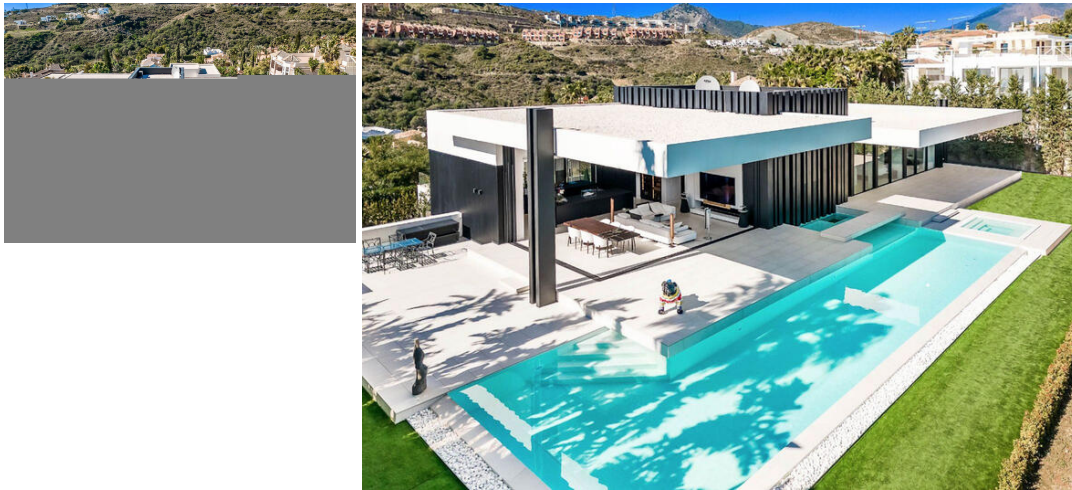

## 4 chambre Villa à vendre dans Benahavis, Málaga

5.900.000€

A stunning new first line golf villa in La Alqueria / Marbella West, designed by award winning Tobal Architects. The villa has beautiful views of the mountains of La Concha, the open sea of Marbella and beautiful sunsets of Gibraltar! The design and functionality of the hotel is filled with natural light, and automatic 4.5-meter windows allow you to fully open up the interior spaces and be a seamless part of the terrace and pool. The villa is essentially on one level with a large open plan kitchen, living and dining area and spacious en-suite bedrooms. The ground floor offers plenty of space to include a cinema, gym, or games room. There is a garage for 8 cars, a laundry room, and a storage room. The villa's beautiful gardens, sunny terraces, BBQ area, large swimming pool, toilets and changing rooms bring the outdoors to life. The villas are designed and built to the highest standards with thoughtful planning, materials, and attention to detail, including bespoke interiors and manicured gardens. This is a must-see property for the buyer looking for a property of uncompromising quality with exceptional finishes and standards.