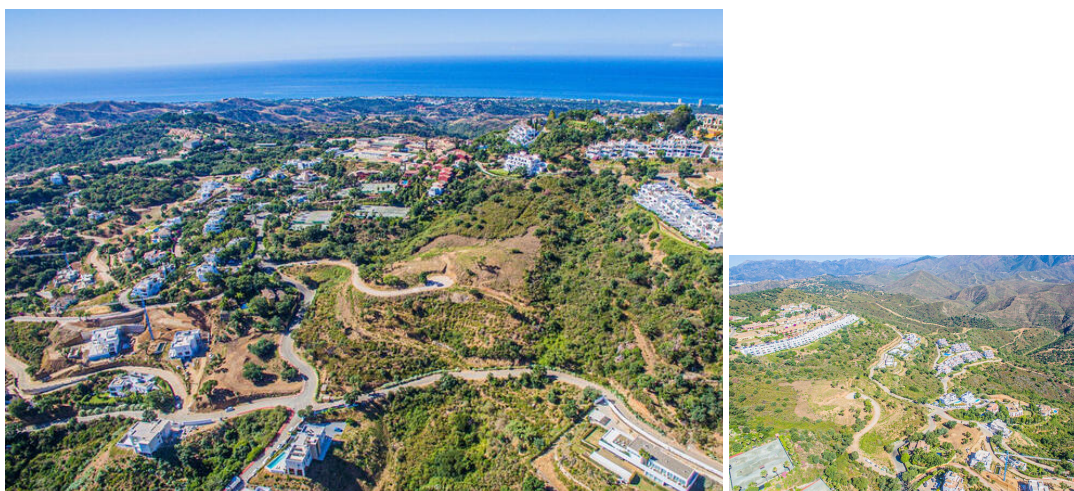

Land til salgs i Elviria, Málaga

6.448.800€

Fantastic investment plot of 16122m² to build 9 villas in La Mairena! Current project created to build 9 individual villas with plots from 1500m² to 2118m². Every villa plot has a breathtaking views over the sea, mountains and unesco protected forests.

- | | | |
|---|--|---|
| 0 soverom | 0 bad | 16.122m ² Tomtestørrelse |
| <input checked="" type="checkbox"/> Sea View | <input checked="" type="checkbox"/> Orientation - South | <input checked="" type="checkbox"/> Setting - Close To Shops |
| <input checked="" type="checkbox"/> Setting - Close To Town | <input checked="" type="checkbox"/> Setting - Close To Schools | <input checked="" type="checkbox"/> Views - Mountain |
| <input checked="" type="checkbox"/> Views - Country | <input checked="" type="checkbox"/> Views - Panoramic | <input checked="" type="checkbox"/> Category - Investment |
| <input checked="" type="checkbox"/> Setting - Urbanisation | <input checked="" type="checkbox"/> Views - Golf | <input checked="" type="checkbox"/> Setting - Mountain Pueblo |
| <input checked="" type="checkbox"/> Setting - Close To Forest | <input checked="" type="checkbox"/> Setting - Close To Golf | <input checked="" type="checkbox"/> Category - Off Plan |
| <input checked="" type="checkbox"/> Category - With Planning Permission | <input checked="" type="checkbox"/> X | |