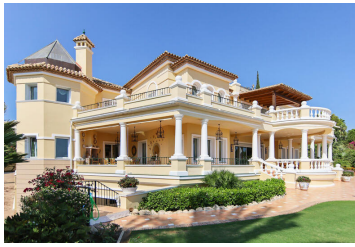

5 chambre Villa à vendre dans Benahavis, Málaga

3.700.000€

This is a spacious traditional villa, located in a quiet enclave with magnificent views, in the upper part of El Paraíso, Benahavis. The house has 5 bedrooms, all with their bathrooms en suite and with access to the large terraces with incredible views of the sea and the mountains. In addition, we can find a very large living room with a fireplace, an office, as well as a large kitchen perfectly equipped with everything you need, with Bosch and Siemens appliances and a breakfast bar. The villa has a very large basement, divided into a garage for 2 to 3 vehicles plus a complete apartment for the service, laundry area and an incredible cellar. All floors of the property are linked by a qualitative elevator. In addition, the house has heating, underfloor heating and hot / cold air conditioning. Finally, the outdoor area is made up of an incredible and well-kept mature garden where you can enjoy the good weather, the pool, and family and friends.