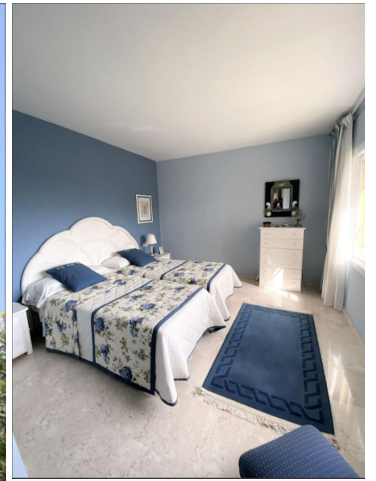

## 5 chambre Villa à vendre dans El Rosario, Málaga

1.595.000€

Classic style villa in the suburb of El Rosario, just 5 minutes drive from the centre of Marbella. The building was completed in 2000 with great success. It is in good condition and ready to move into. The ground floor has a large kitchen with office, outdoor laundry room and dual indoor and outdoor access. From the cosy living room with high ceilings and fireplace you have access to the completely open winter terrace. The bedroom on the first floor has access to the garden and has an en-suite bathroom. On the second floor there are three large rooms, one of which is now used as an office. The master bedroom has a large en-suite bathroom and dressing room, and a private terrace with sea views. The second bedroom has an en-suite bathroom and a beautiful view. There is a large basement with all windows opening onto the garden. In this house there is a second living room, guest lounge and bathroom. a storage warehouse. The building also includes a large workshop, a wooden playhouse and covered parking for two cars. A saltwater swimming pool and a well-kept garden with green trees. Complete your home security system with surveillance cameras. A place full of beauty, comfortable in a safe and connected environment.

-  5 chambres
-  1.100m<sup>2</sup> Taille de la parcelle
-  Features - Fiber Optic
-  Features - Ensuite Bathroom
-  Features - Fitted Wardrobes
-  Features - Utility Room
-  Features - Double Glazing
-  Features - Barbeque
-  5 salles de bains
-  Piscine
-  Category - Holiday Homes
-  Features - Storage Room
-  Climate Control - Hot A/C
-  Climate Control - Air Conditioning
-  Features - Covered Terrace
-  Features - Guest Apartment
-  350m<sup>2</sup> Taille de construction
-  Condition - Excellent
-  Features - Marble Flooring
-  Features - Private Terrace
-  Climate Control - Cold A/C
-  Features - Satellite TV
-  Features - Basement
-  Climate Control - Central Heating