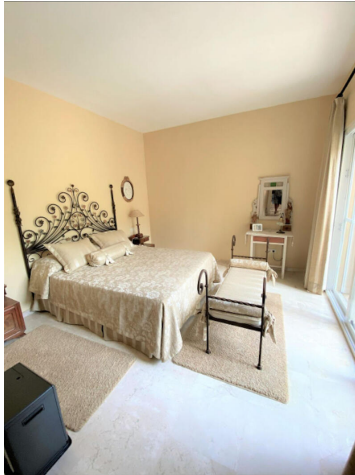

## 5 chambre Villa à vendre dans El Rosario, Málaga

1.595.000€

Classic style villa in the suburb of El Rosario, just 5 minutes drive from the centre of Marbella. The building was completed in 2000 with great success. It is in good condition and ready to move into. The ground floor has a large kitchen with office, outdoor laundry room and dual indoor and outdoor access. From the cosy living room with high ceilings and fireplace you have access to the completely open winter terrace. The bedroom on the first floor has access to the garden and has an en-suite bathroom. On the second floor there are three large rooms, one of which is now used as an office. The master bedroom has a large en-suite bathroom and dressing room, and a private terrace with sea views. The second bedroom has an en-suite bathroom and a beautiful view. There is a large basement with all windows opening onto the garden. In this house there is a second living room, guest lounge and bathroom. a storage warehouse. The building also includes a large workshop, a wooden playhouse and covered parking for two cars. A saltwater swimming pool and a well-kept garden with green trees. Complete your home security system with surveillance cameras. A place full of beauty, comfortable in a safe and connected environment.

-  5 chambres
-  1.100m<sup>2</sup> Taille de la parcelle
-  Features - Fiber Optic
-  Features - Ensuite Bathroom
-  Features - Fitted Wardrobes
-  Features - Utility Room
-  Features - Double Glazing
-  Features - Barbeque
-  5 salles de bains
-  Piscine
-  Category - Holiday Homes
-  Features - Storage Room
-  Climate Control - Hot A/C
-  Climate Control - Air Conditioning
-  Features - Covered Terrace
-  Features - Guest Apartment
-  350m<sup>2</sup> Taille de construction
-  Condition - Excellent
-  Features - Marble Flooring
-  Features - Private Terrace
-  Climate Control - Cold A/C
-  Features - Satellite TV
-  Features - Basement
-  Climate Control - Central Heating