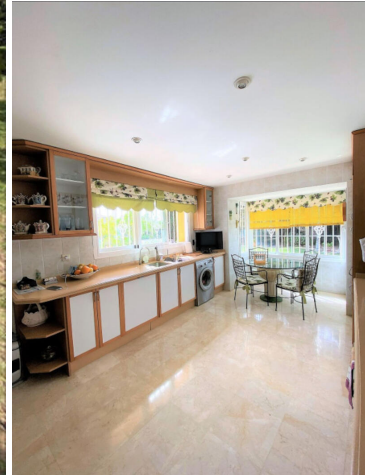

## 5 chambre Villa à vendre dans El Rosario, Málaga

1.595.000€

Classic style villa in the suburb of El Rosario, just 5 minutes drive from the centre of Marbella. The building was completed in 2000 with great success. It is in good condition and ready to move into. The ground floor has a large kitchen with office, outdoor laundry room and dual indoor and outdoor access. From the cosy living room with high ceilings and fireplace you have access to the completely open winter terrace. The bedroom on the first floor has access to the garden and has an en-suite bathroom. On the second floor there are three large rooms, one of which is now used as an office. The master bedroom has a large en-suite bathroom and dressing room, and a private terrace with sea views. The second bedroom has an en-suite bathroom and a beautiful view. There is a large basement with all windows opening onto the garden. In this house there is a second living room, guest lounge and bathroom. a storage warehouse. The building also includes a large workshop, a wooden playhouse and covered parking for two cars. A saltwater swimming pool and a well-kept garden with green trees. Complete your home security system with surveillance cameras. A place full of beauty, comfortable in a safe and connected environment.