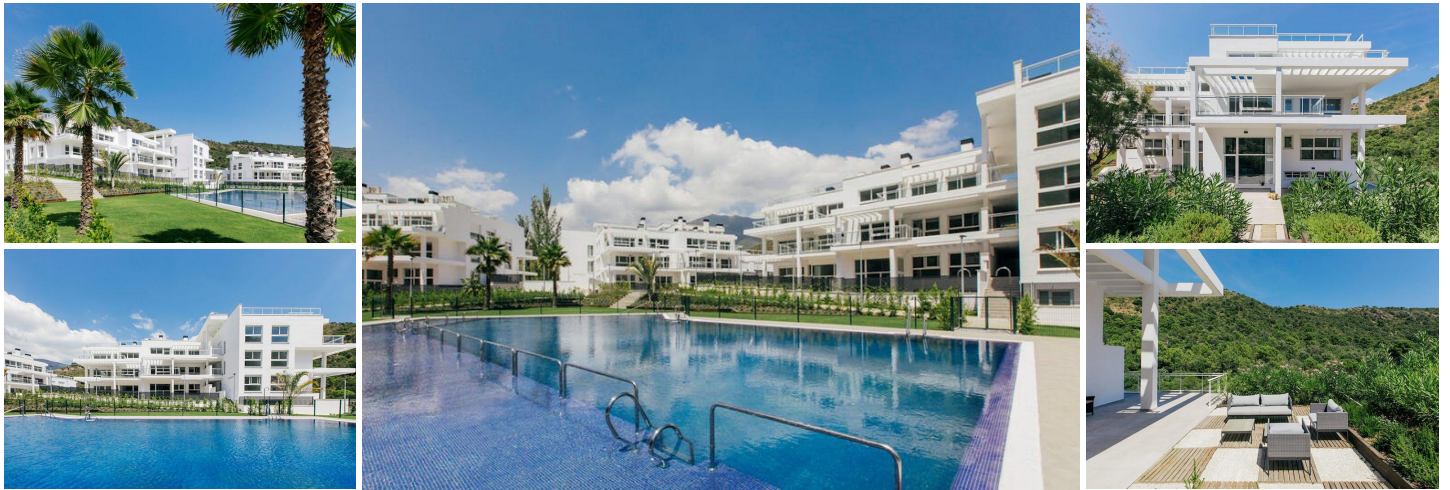

2 chambre Appartement à vendre dans Benahavis, Málaga

294.000€

Riverside Homes - Benahavis is a new development with spectacular penthouses and ground floor with garden located in Benahavis, next to the Guadalmina river. 2 and 3 bedroom homes with magnificent views, large living rooms with open kitchen, and extraordinary common areas with swimming pool. Residential complex in the interior of the Costa de Sol, surrounded by golf courses, 15 minutes from Puerto Banús and the sea.

Ground Floor Apartment - Beds/Baths 2/2 - Built 114m² - Terrace 61m² - €294.000
 Ground Floor Apartment - Beds/Baths 3/2 - Built 144m² - Terrace 139m² - €348.000
 Middle Floor Apartment - Beds/Baths 3/2 - Built 137m² - Terrace 21m² - €317.000
 Middle Floor Apartment - Beds/Baths 2/2 - Built 107m² - Terrace 19m² - €338.000
 Middle Floor Apartment - Beds/Baths 2/2 - Built 114m² - Terrace 74m² - €342.000
 Middle Floor Apartment - Beds/Baths 3/2 - Built 137m² - Terrace 28m² - €366.500
 Middle Floor Apartment - Beds/Baths 3/2 - Built 136m² - Terrace 28m² - €374.500
 Middle Floor Duplex - Beds/Baths 4/3 - Built 224m² - Terrace 40m² - €418.000
 Penthouse Apartment - Beds/Baths 2/2 - Built 106m² - Terrace 22m² - €347.500