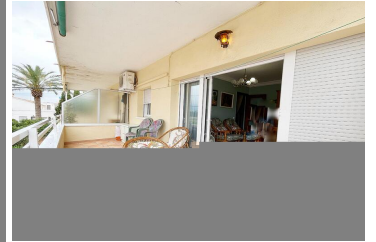

4 chambre Villa à vendre dans El Fondo, Alicante

475.000€

This traditional Spanish villa is south facing, 230 sqm, built in 1975 on a plot of 1087 sqm and consists of two floors with independent entrances, on the ground floor there is a large professional kitchen, with pantry, a large living room with access to a large terrace, a large bedroom with ensuite bathroom leading to a large veranda which is now partly used as an office and lounge. Although the villa has been adapted for private parties or dinners for up to 25 people, it can be returned to its original state. On the ground floor there is a guest house with two entrances consisting of a bedroom, kitchen and living room and at the rear a bedroom which is now used as a storage room. There is also a 1 car garage with storage and a technical room also with storage. The large garden has several terraces and a large 5m x 10m swimming pool. There is off road parking for approximately 6 cars. The villa is fully wheelchair accessible and within walking distance of shops and restaurants.